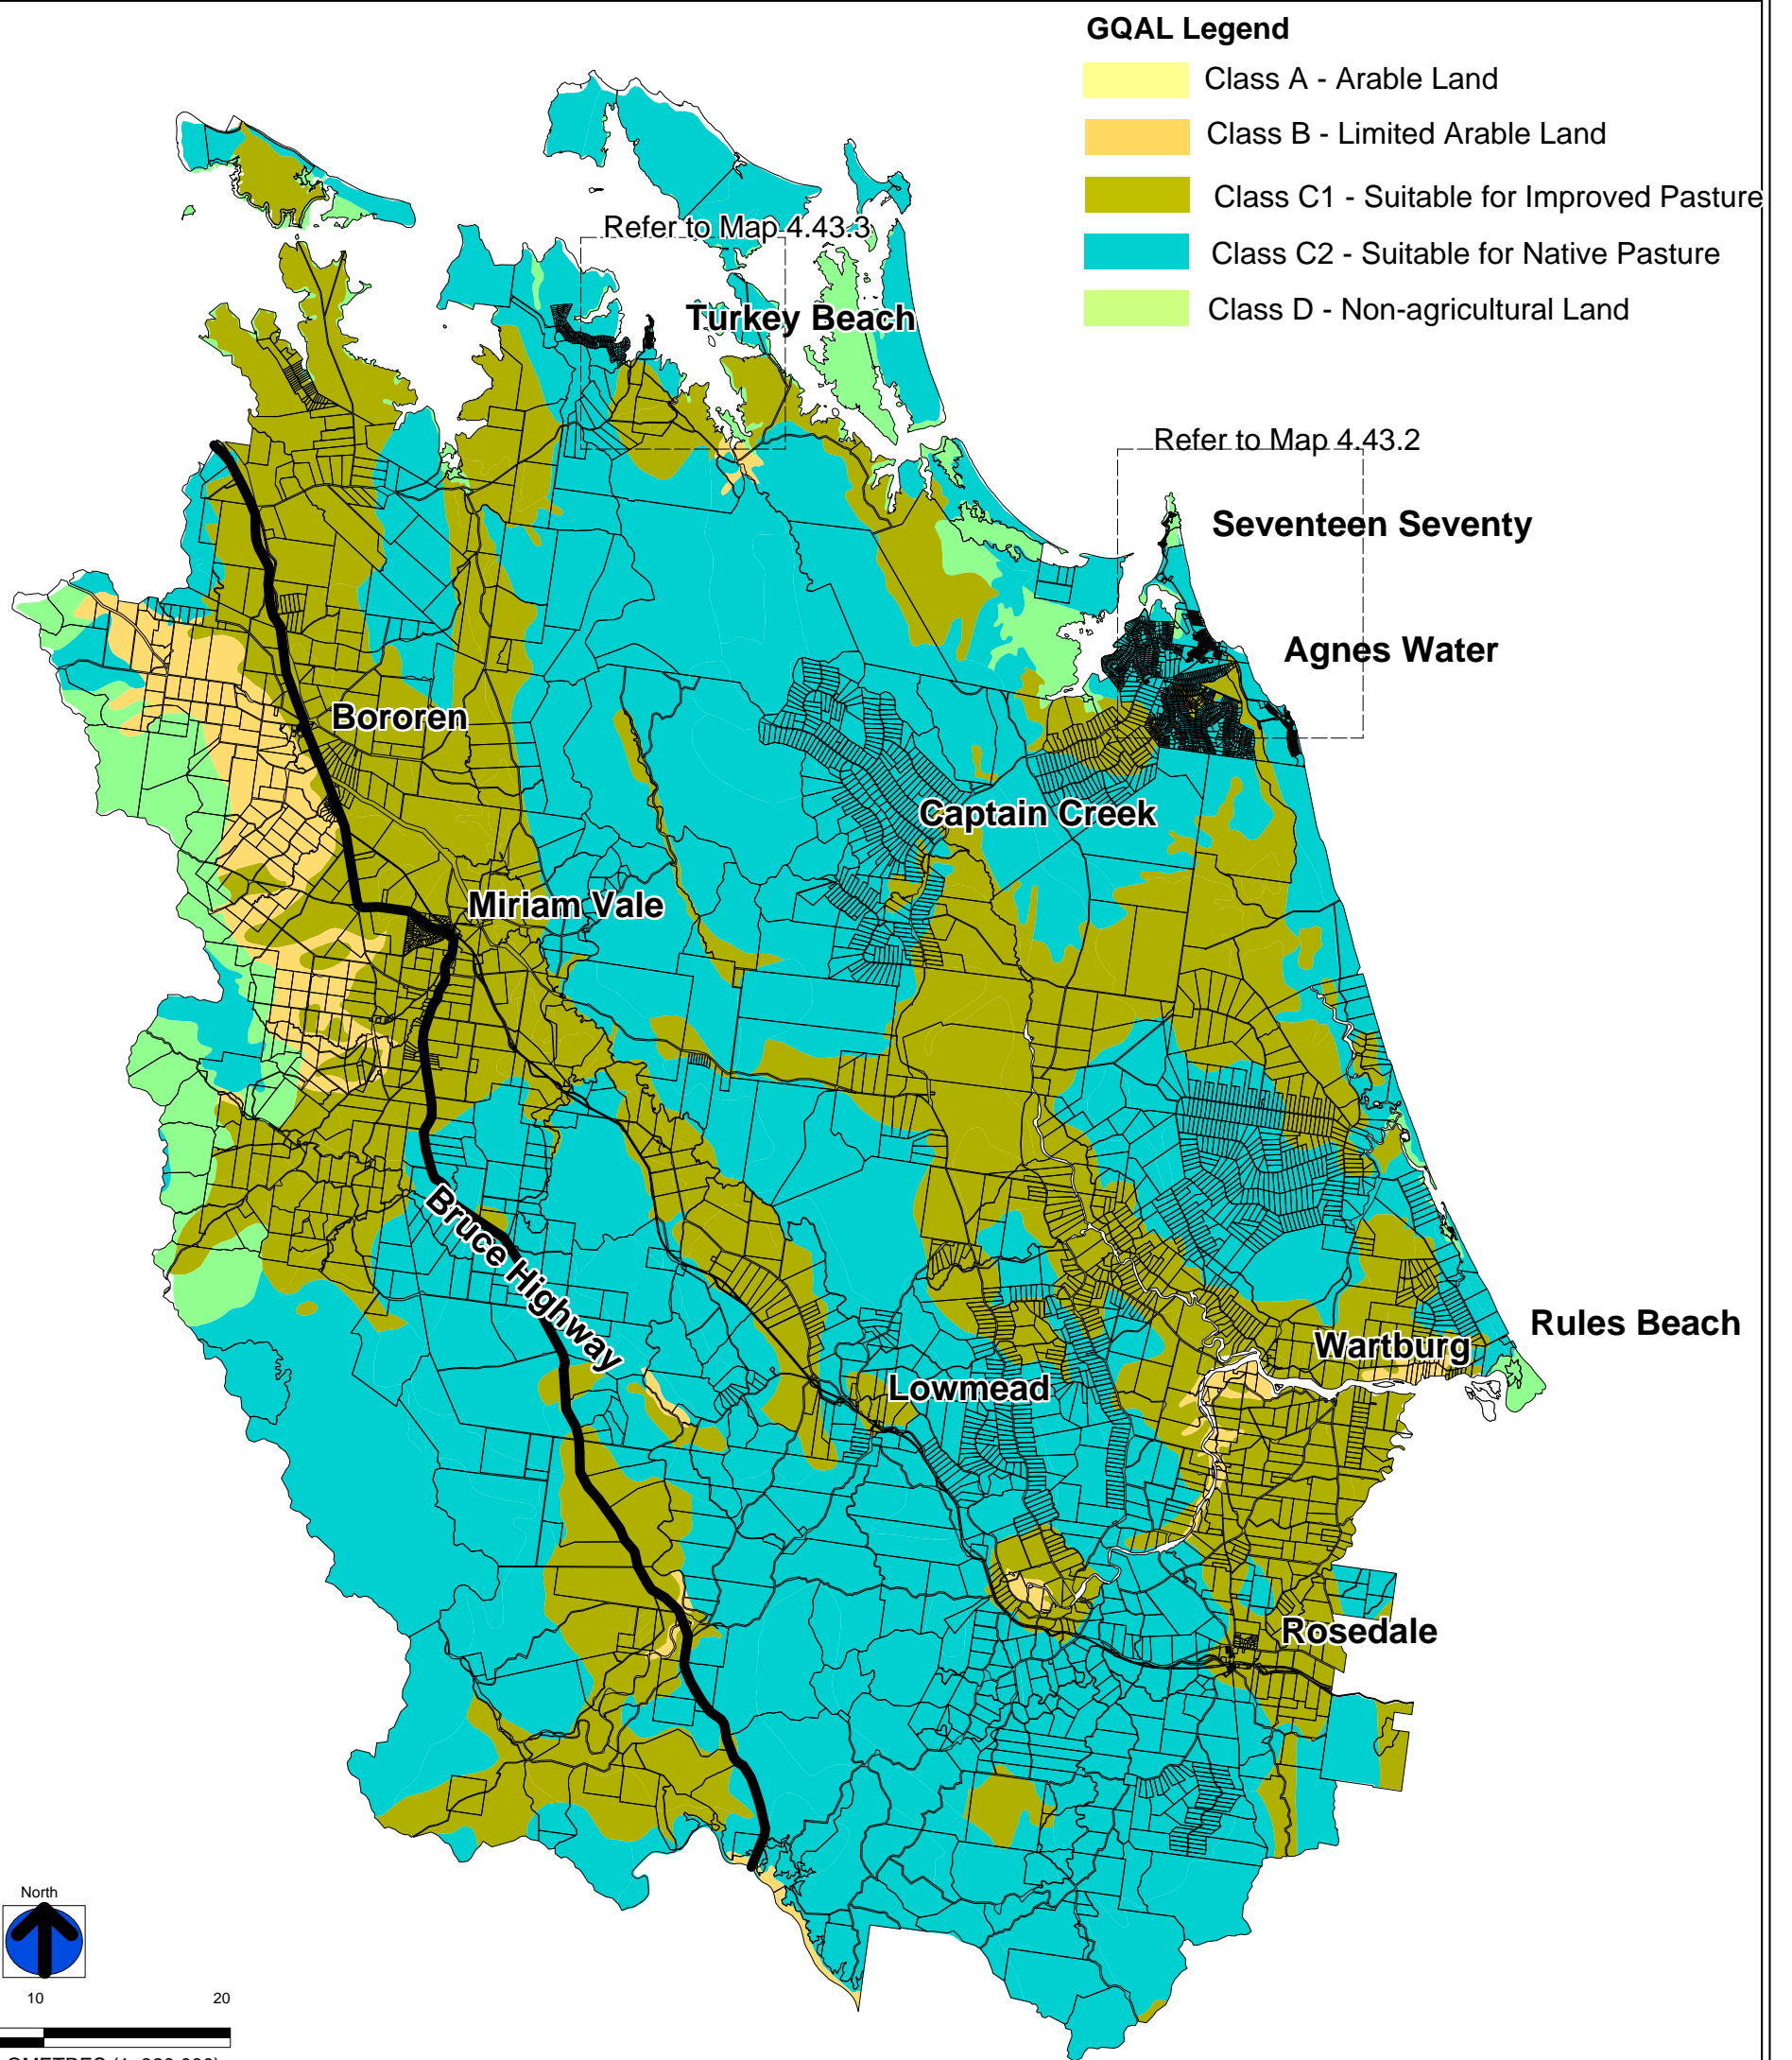

GOOD QUALITY AGRICULTURAL LAND OVERLAY

Miriam Vale Shire Planning Scheme Map 4.43.1

Commencement Date 27 February 2009

This information has been prepared for Council's internal purpose and no other purpose. While every care is taken to ensure the accuracy of this data, neither Miriam Vale Shire Council nor the Department of Natural Resources, Mines and Energy makes no representations or warranties about its accuracy, reliability, completeness or suitability for any particular purpose and disclaims all responsibility and all liability (including without limitation, liability in negligence for all expenses, losses, damages (including indirect or consequential damage) and costs which you might incur as a result of the data being inaccurate or incomplete in any way and for any reason.
© The State of Queensland (Department of Natural Resources, Mines and Energy) 2004
Based on Cadastral Data provided with the permission of the Department of Natural Resources, Mines and Energy: May 2004