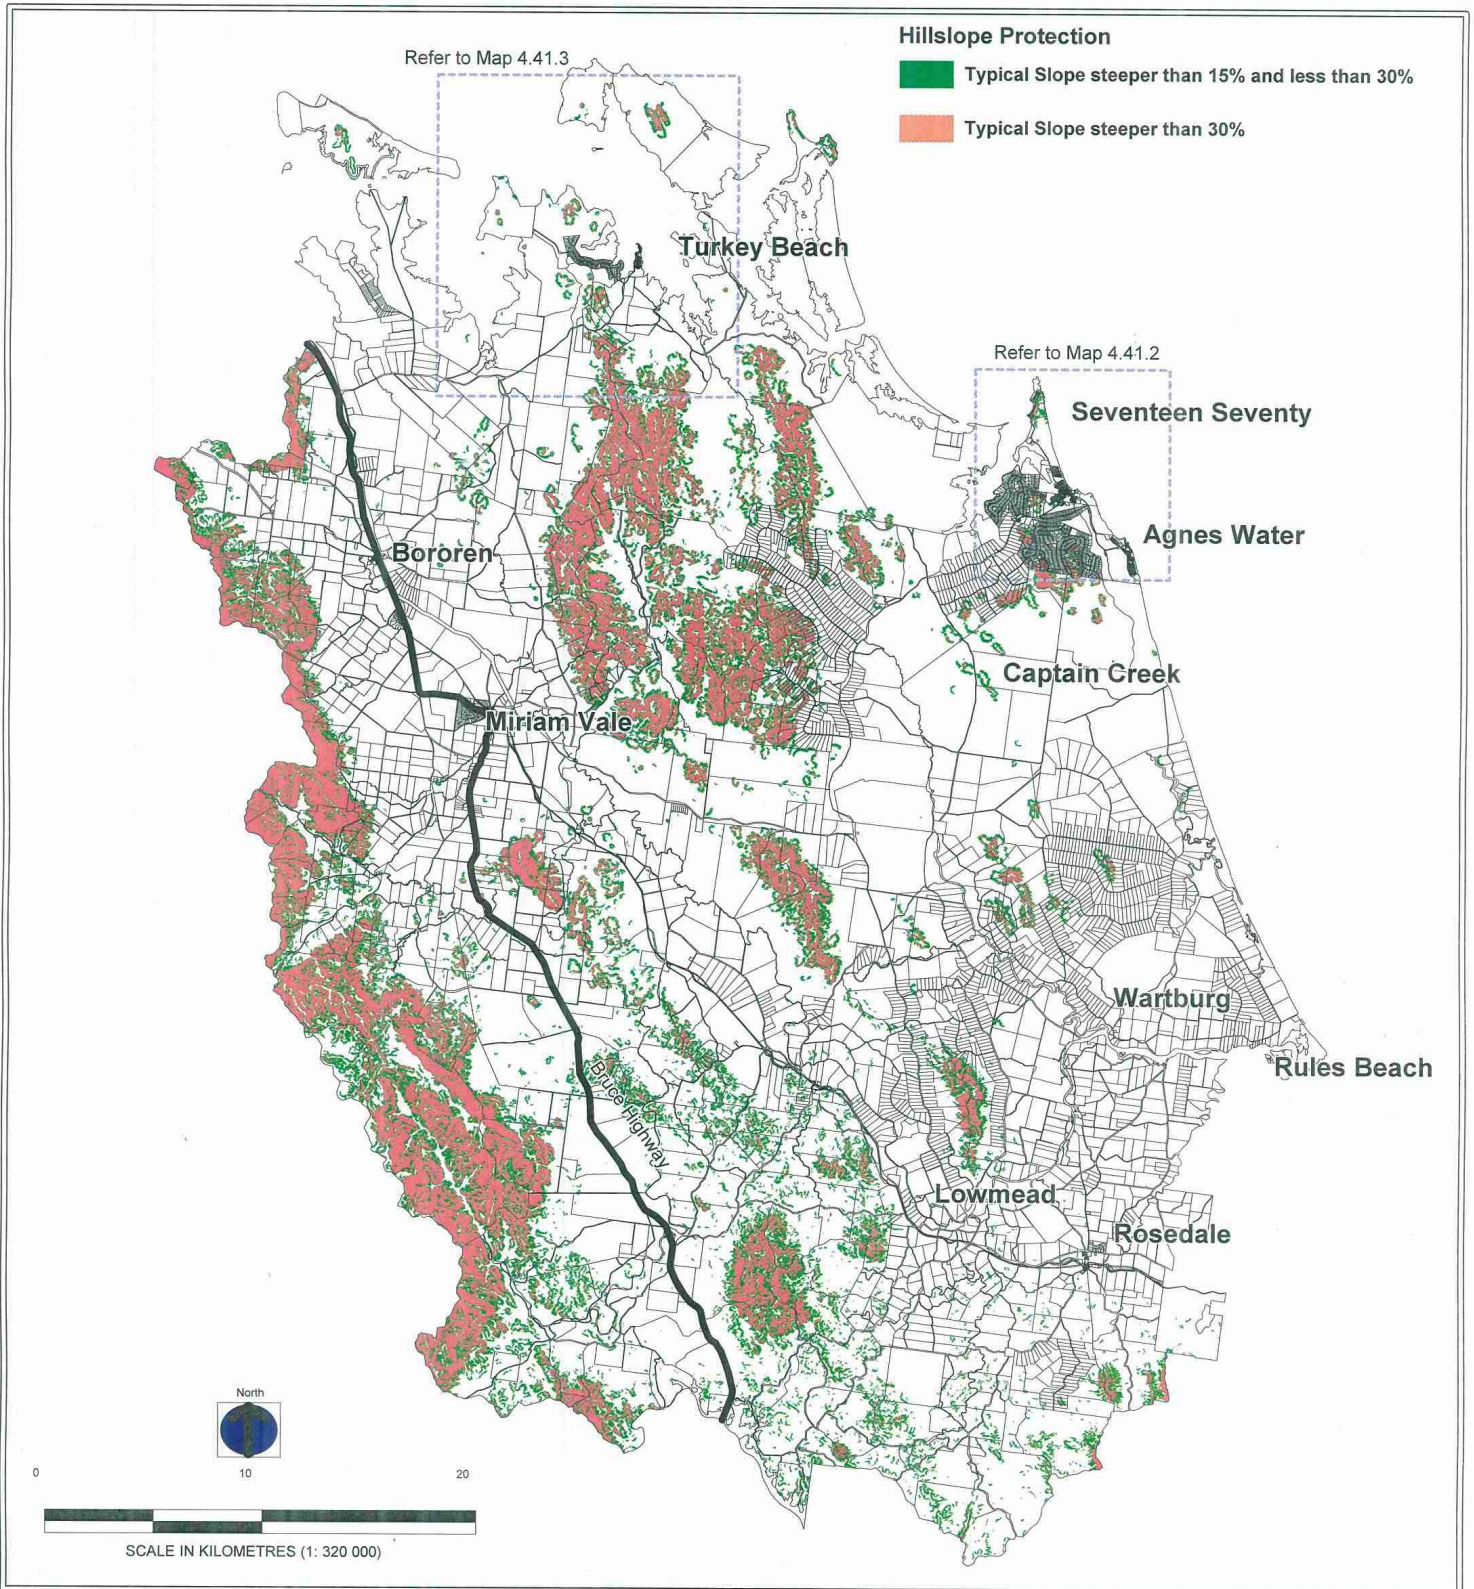

Hillslopes Protection Overlay

Miriam Vale Shire Planning Scheme Map 4.41.1

Commencement Date 27 February 2009

This information has been prepared for Council's internal purpose and no other purpose. While every care is taken to ensure the accuracy of this data, neither Miriam Vale Shire Council nor the Department of Natural Resources, Mines and Energy makes no representations or warranties about its accuracy, reliability, completeness or suitability for any particular purpose and disclaims all all responsibility and all liability (including without limitation, liability in negligence for all expenses, losses, damages (including indirect or consequential damage) and costs which you might incur as a result of the data being inaccurate or incomplete in any way and for any reason. © The State of Queensland (Department of Natural Resources, Mines and Energy) 2004 Based on Cadastral Data provided with the permission of the Department of Natural Resources, Mines and Energy, May 2004