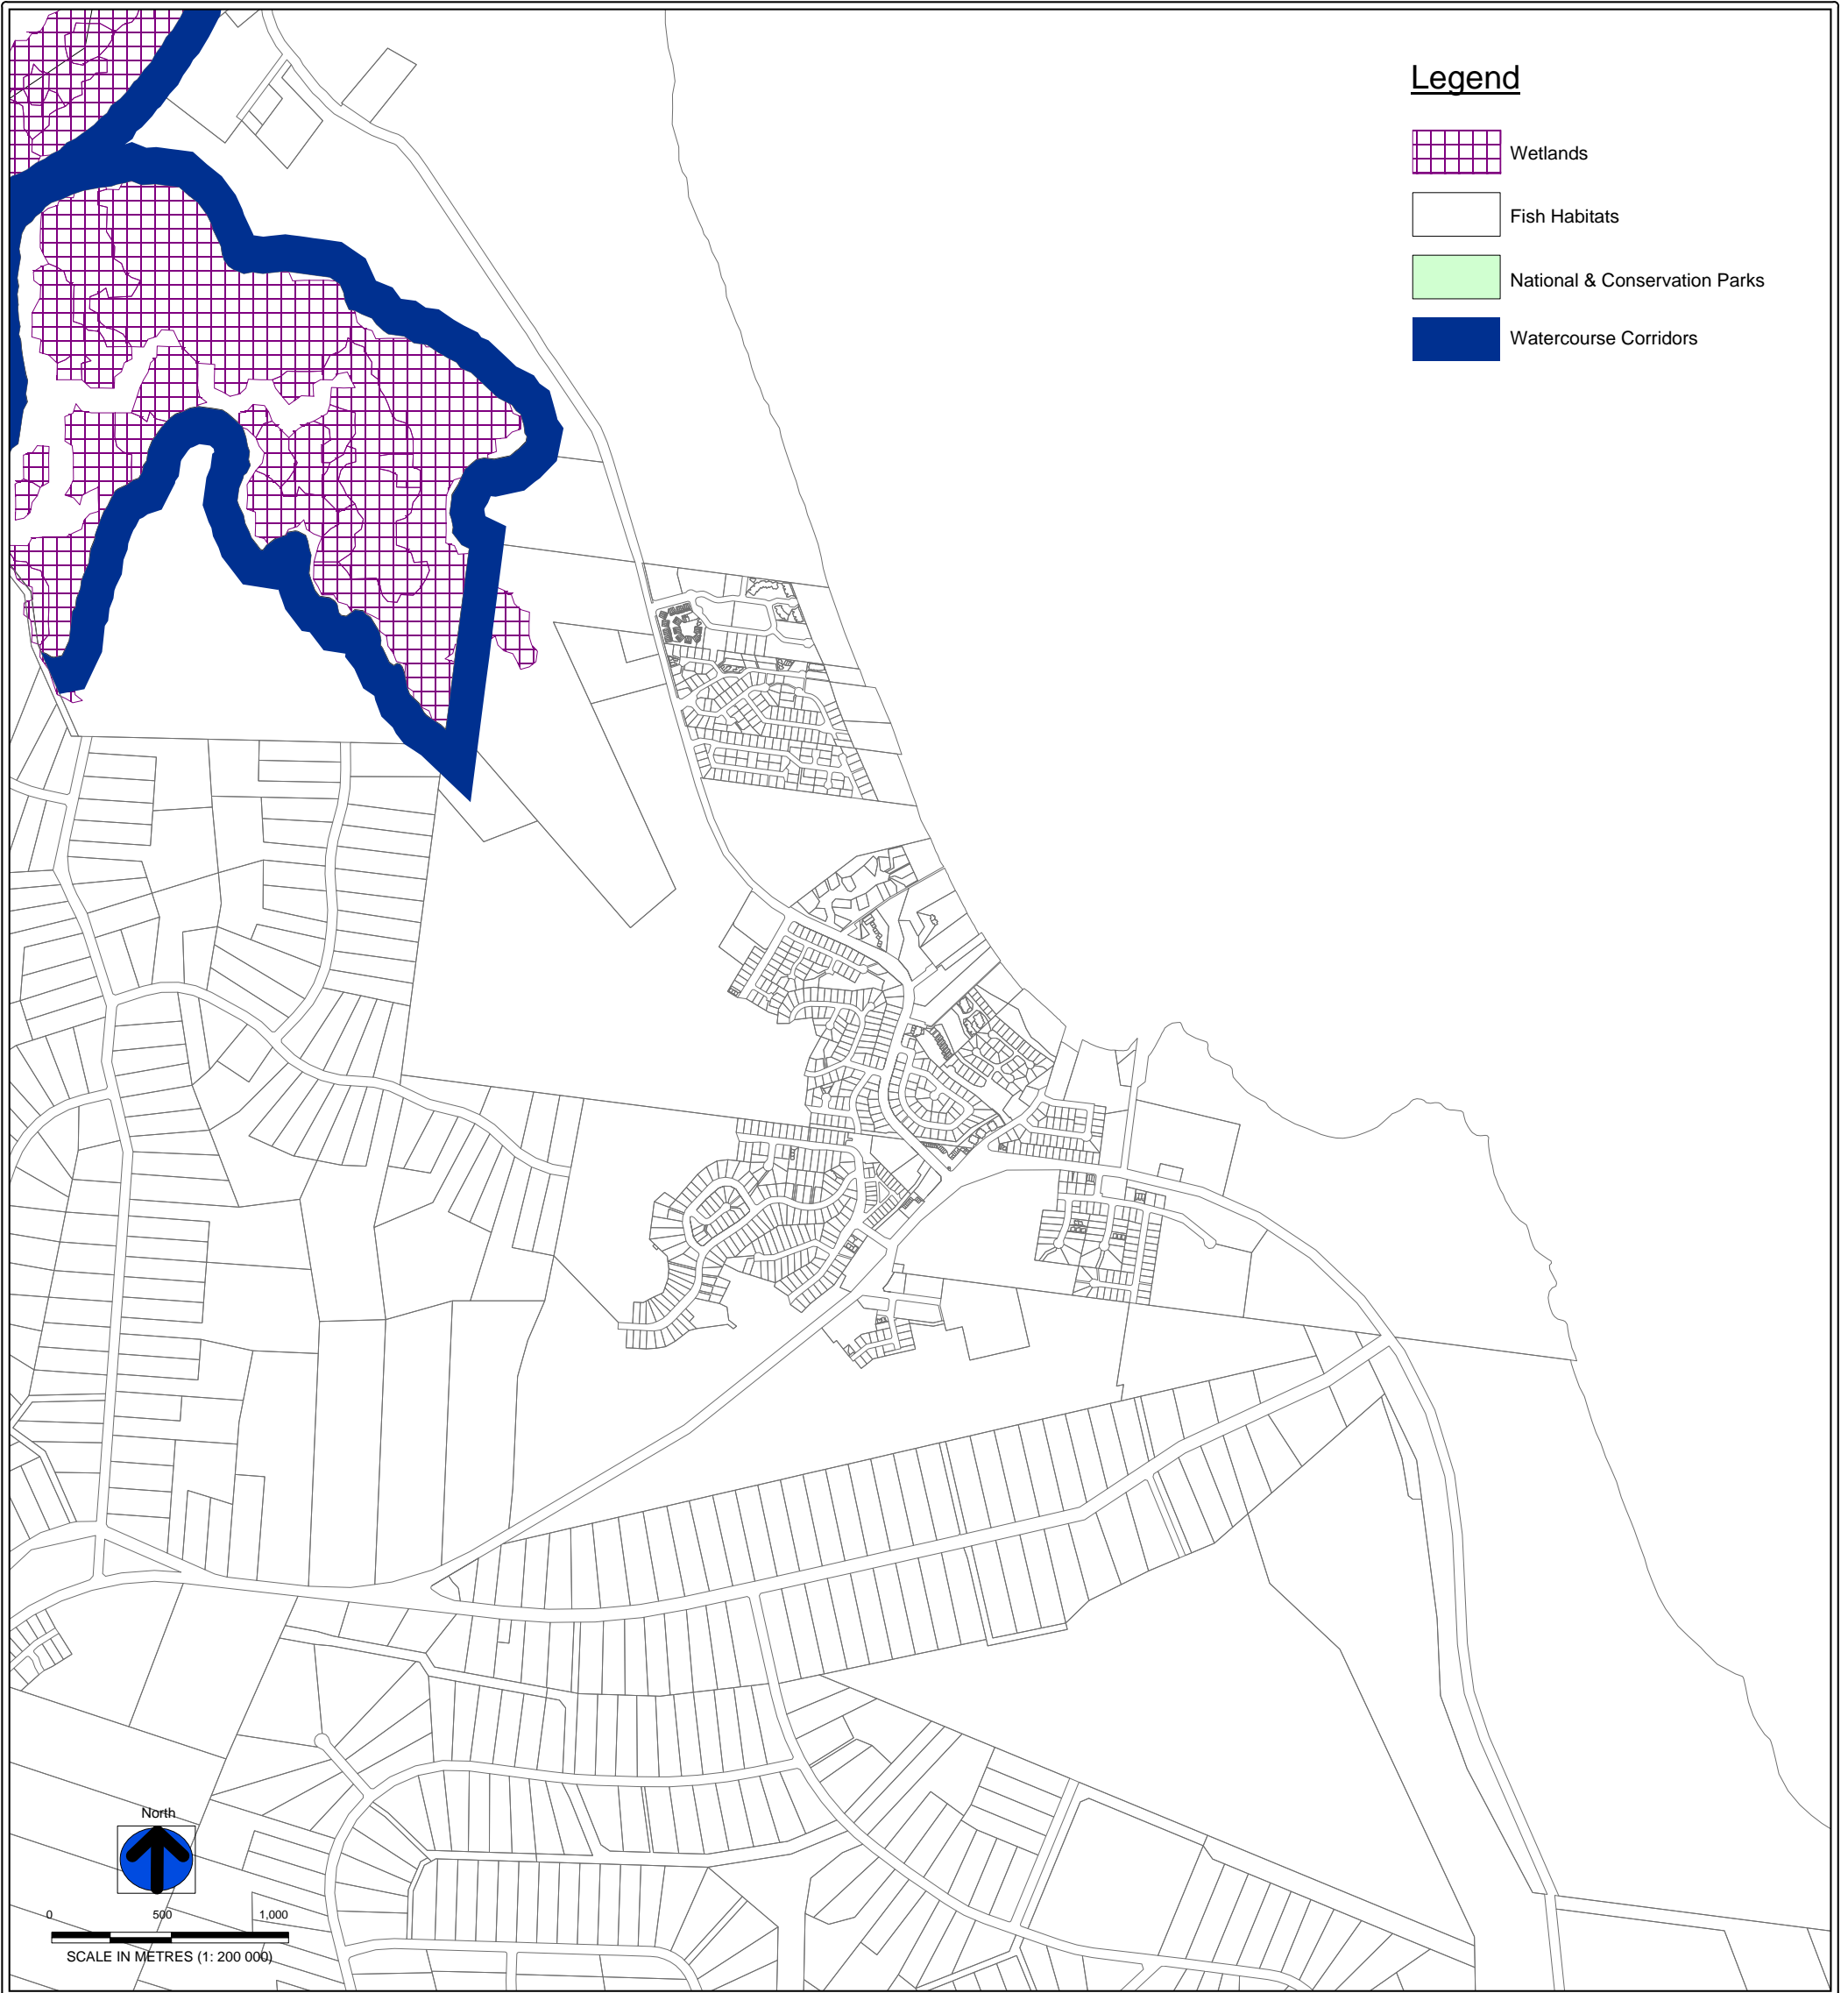

# ENVIRONMENTAL MANAGEMENT OVERLAY

## Miriam Vale Shire Planning Scheme Map 4.39.3

Commencement Date 27 February 2009

This information has been prepared for Council's internal purpose and no other purpose. While every care is taken to ensure the accuracy of this data, neither Miriam Vale Shire Council nor the Department of Natural Resources, Mines and Energy makes no representations or warranties about its accuracy, reliability, completeness or suitability for any particular purpose and disclaims all responsibility and all liability (including without limitation, liability in negligence for all expenses, losses, damages (including indirect or consequential damage) and costs which you might incur as a result of the data being inaccurate or incomplete in any way and for any reason.  
© The State of Queensland (Department of Natural Resources, Mines and Energy) 2004  
Based on Cadastral Data provided with the permission of the Department of Natural Resources, Mines and Energy: May 2004