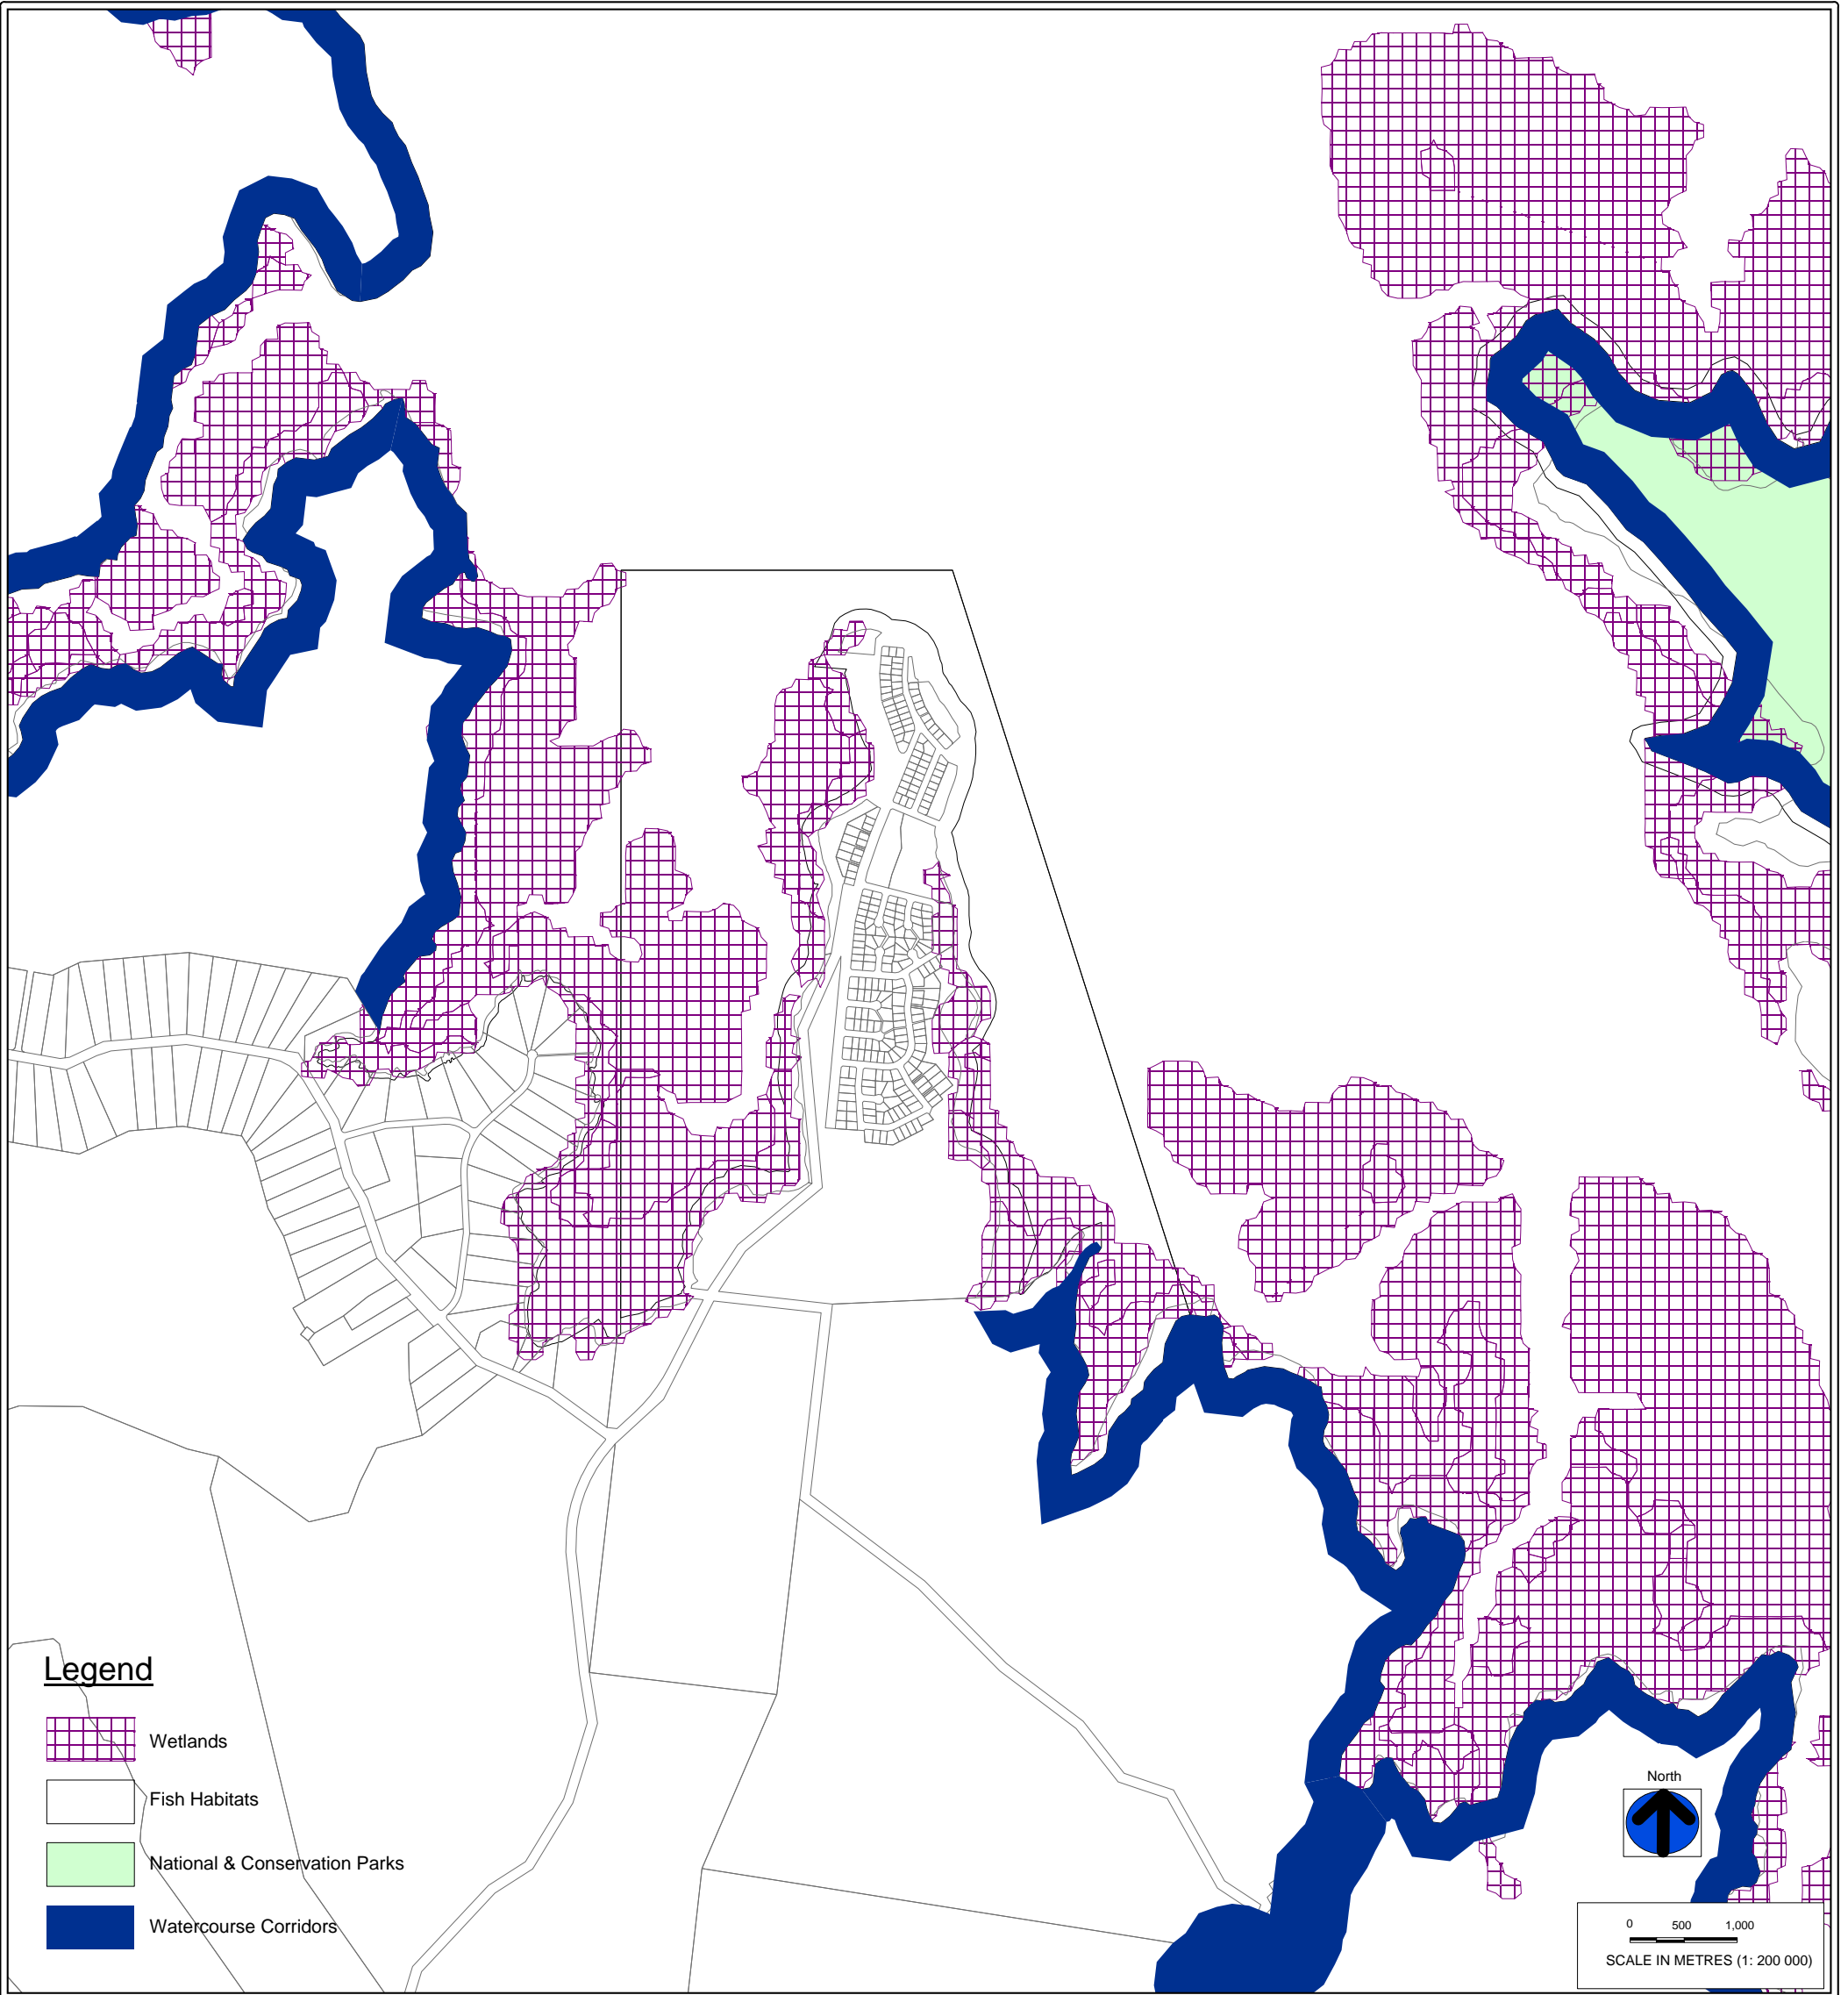

ENVIRONMENTAL MANAGEMENT OVERLAY

Miriam Vale Shire Planning Scheme Map 4.39.4

Commencement Date 27 February 2009

This information has been prepared for Council's internal purpose and no other purpose. While every care is taken to ensure the accuracy of this data, neither Miriam Vale Shire Council nor the Department of Natural Resources, Mines and Energy makes no representations or warranties about its accuracy, reliability, completeness or suitability for any particular purpose and disclaims all responsibility and all liability (including without limitation, liability in negligence for all expenses, losses, damages (including indirect or consequential damage) and costs which you might incur as a result of the data being inaccurate or incomplete in any way and for any reason.
© The State of Queensland (Department of Natural Resources, Mines and Energy) 2004
Based on Cadastral Data provided with the permission of the Department of Natural Resources, Mines and Energy: May 2004