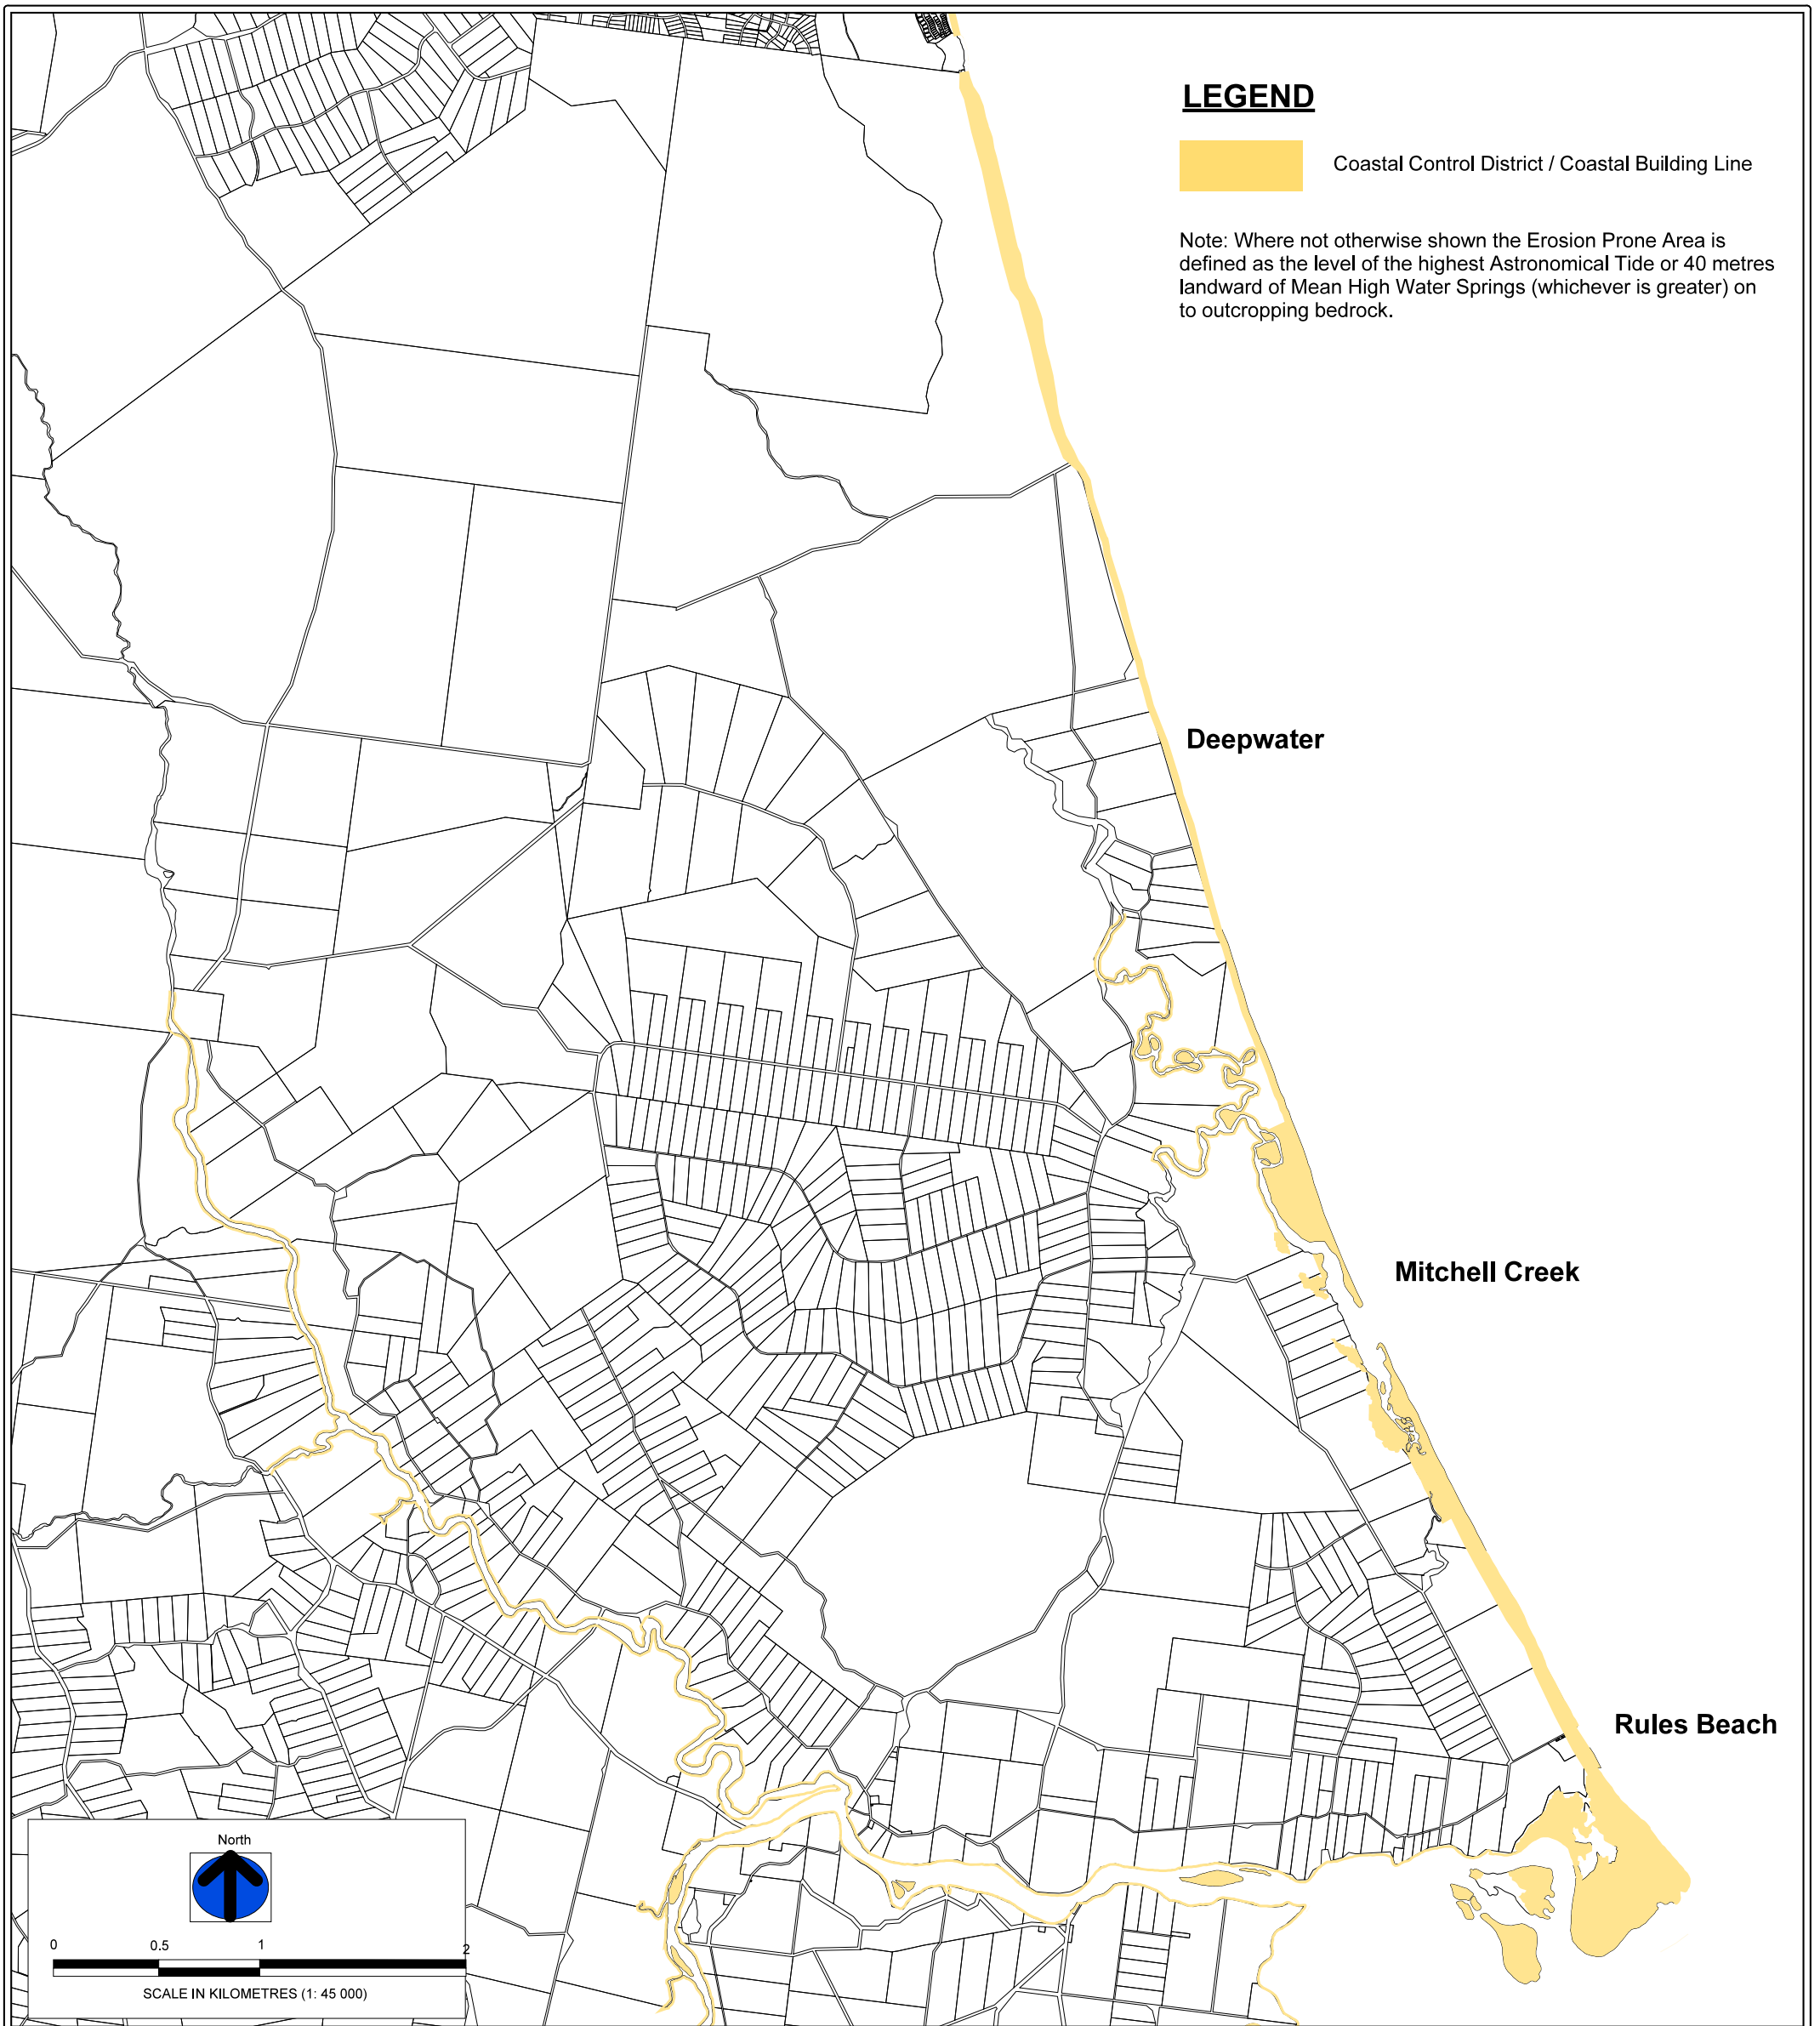

# COASTAL MANAGEMENT OVERLAY

## Miriam Vale Shire Planning Scheme Map 4.38.3

Commencement Date 27 February 2009

This information has been prepared for Council's internal purpose and no other purpose. While every care is taken to ensure the accuracy of this data, neither Miriam Vale Shire Council nor the Department of Natural Resources, Mines and Energy makes no representations or warranties about its accuracy, reliability, completeness or suitability for any particular purpose and disclaims all responsibility and all liability (including without limitation, liability in negligence for all expenses, losses, damages (including indirect or consequential damage) and costs which you might incur as a result of the data being inaccurate or incomplete in any way and for any reason.

© The State of Queensland (Department of Natural Resources, Mines and Energy) 2004  
Based on Cadastral Data provided with the permission of the Department of Natural Resources, Mines and Energy: May 2004