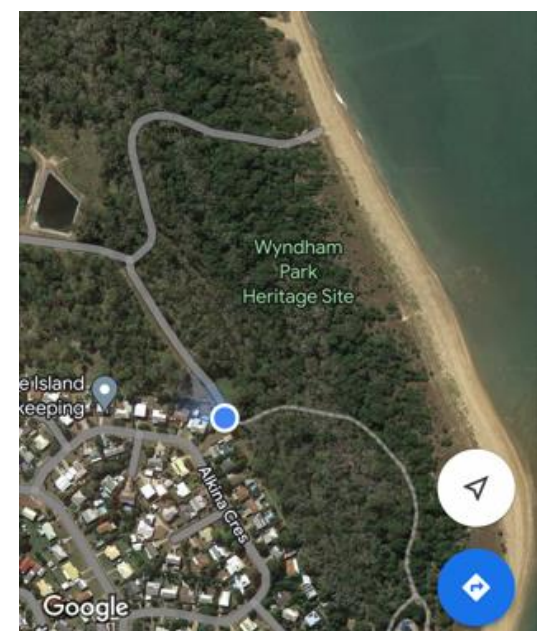

BOYNE TANNUM TURTLEWAY ARTSCAPE

www.boynetannumartscape.com
boynetannum.turtleway@gmail.com
https://www.facebook.com/Artscape01

Project BSL Timeline Art – Wyndham Park to Boyne Smelters Pathway

Description: To have public art along the walkway displaying the history of the Boyne Smelters over the past 40 years

Potential Site:

Site 1:

Site 2: