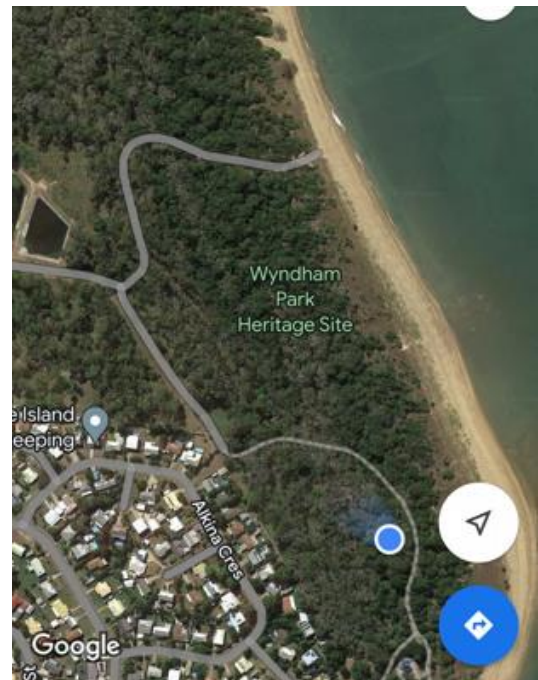

Project BSL Timeline Art – Wyndham Park to Boyne Smelters Pathway

Description: To have public art along the walkway displaying the history of the Boyne Smelters over the past 40 years

Potential Site:

Site 1: