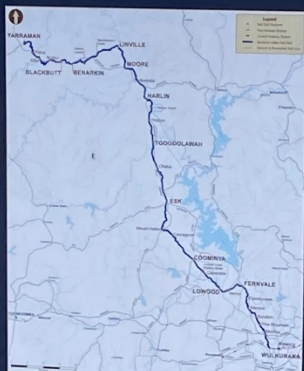

BRISBANE VALLEY RAIL TRAIL

Yarraman to Blackbutt ↑

Distance table (kilometres)

From	To	Distance (km)
Yarraman	Yarraville	1.5
Yarraman	Blackbutt	10.5
Yarraman	Belahen	12.5
Yarraman	Mudge	14.5
Yarraman	Toowoomba	16.5
Yarraman	Ek	18.5
Yarraman	Toowoomba	20.5
Yarraman	Yarraville	22.5
Yarraman	Lowood	24.5
Yarraman	Yarraville	26.5
Yarraman	Wulgurruka	28.5

Code of Conduct

Recreation Trails

Icons: Walking, Horse, Bicycle, Mountain Bike, Motorbike (prohibited)