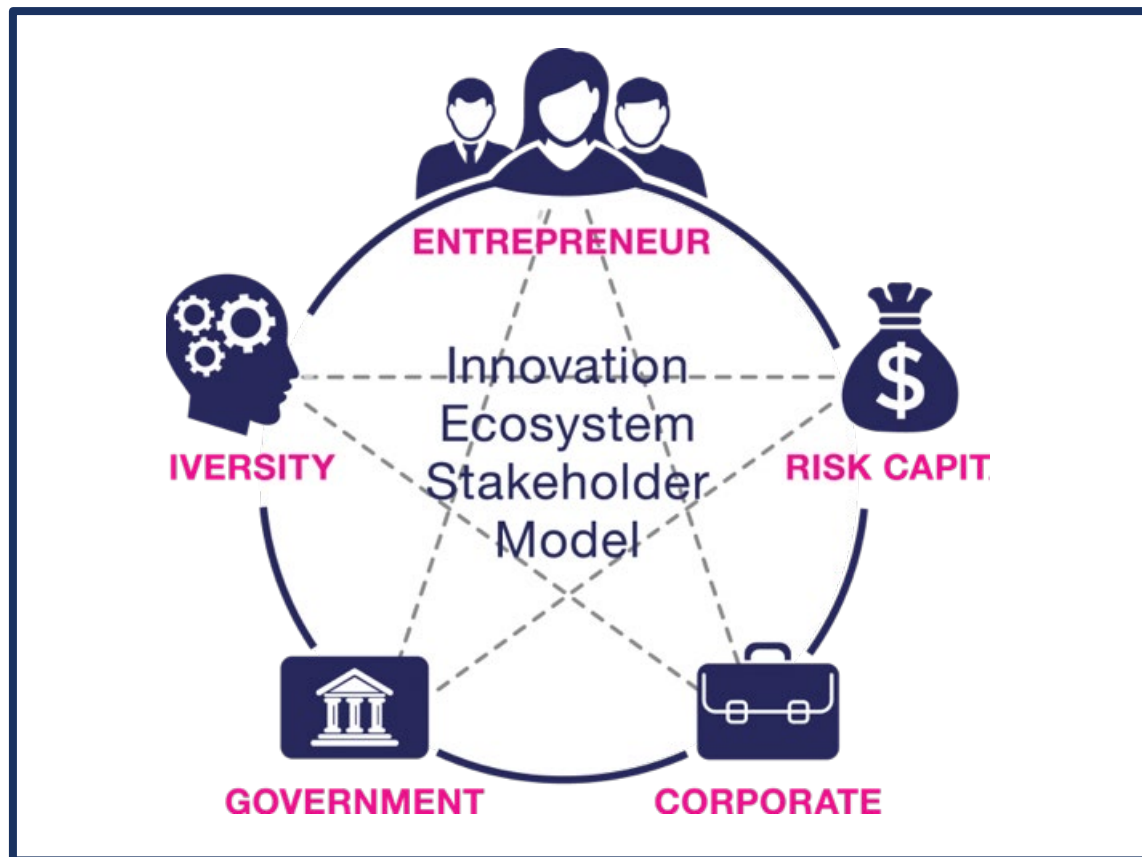

GLADSTONE CONNECTS – MIT REAP PROGRAM

- *MIT REAP* (Regional Entrepreneurial Accelerator Program) is a global program
- Australia has a *Queensland Connects* team funded by Advance Queensland
- *Queensland Connects* involves a partnership with two other universities: QUT (Queensland University of Technology, Brisbane) and MIT (Massachusetts Institute of Technology, USA)
- There are three regional QLD sub-REAP teams (Gladstone, Mackay, Toowoomba)
- Each Team identifies a *Must Win Battle*
- Each Team has 5 stakeholder groups as per the Global Framework: Entrepreneur, risk capital, corporate or industry, government, university.

Stephen Strachan – Corporate/Entrepreneur; StartUp Gladstone

MUST WIN BATTLE – MWB

SUPPORTING **INNOVATION**
DRIVEN ENTREPRENEURSHIP
WHICH DIVERSIFIES THE REGIONAL
ECONOMY AWAY FROM RELIANCE
ON BIG INDUSTRY