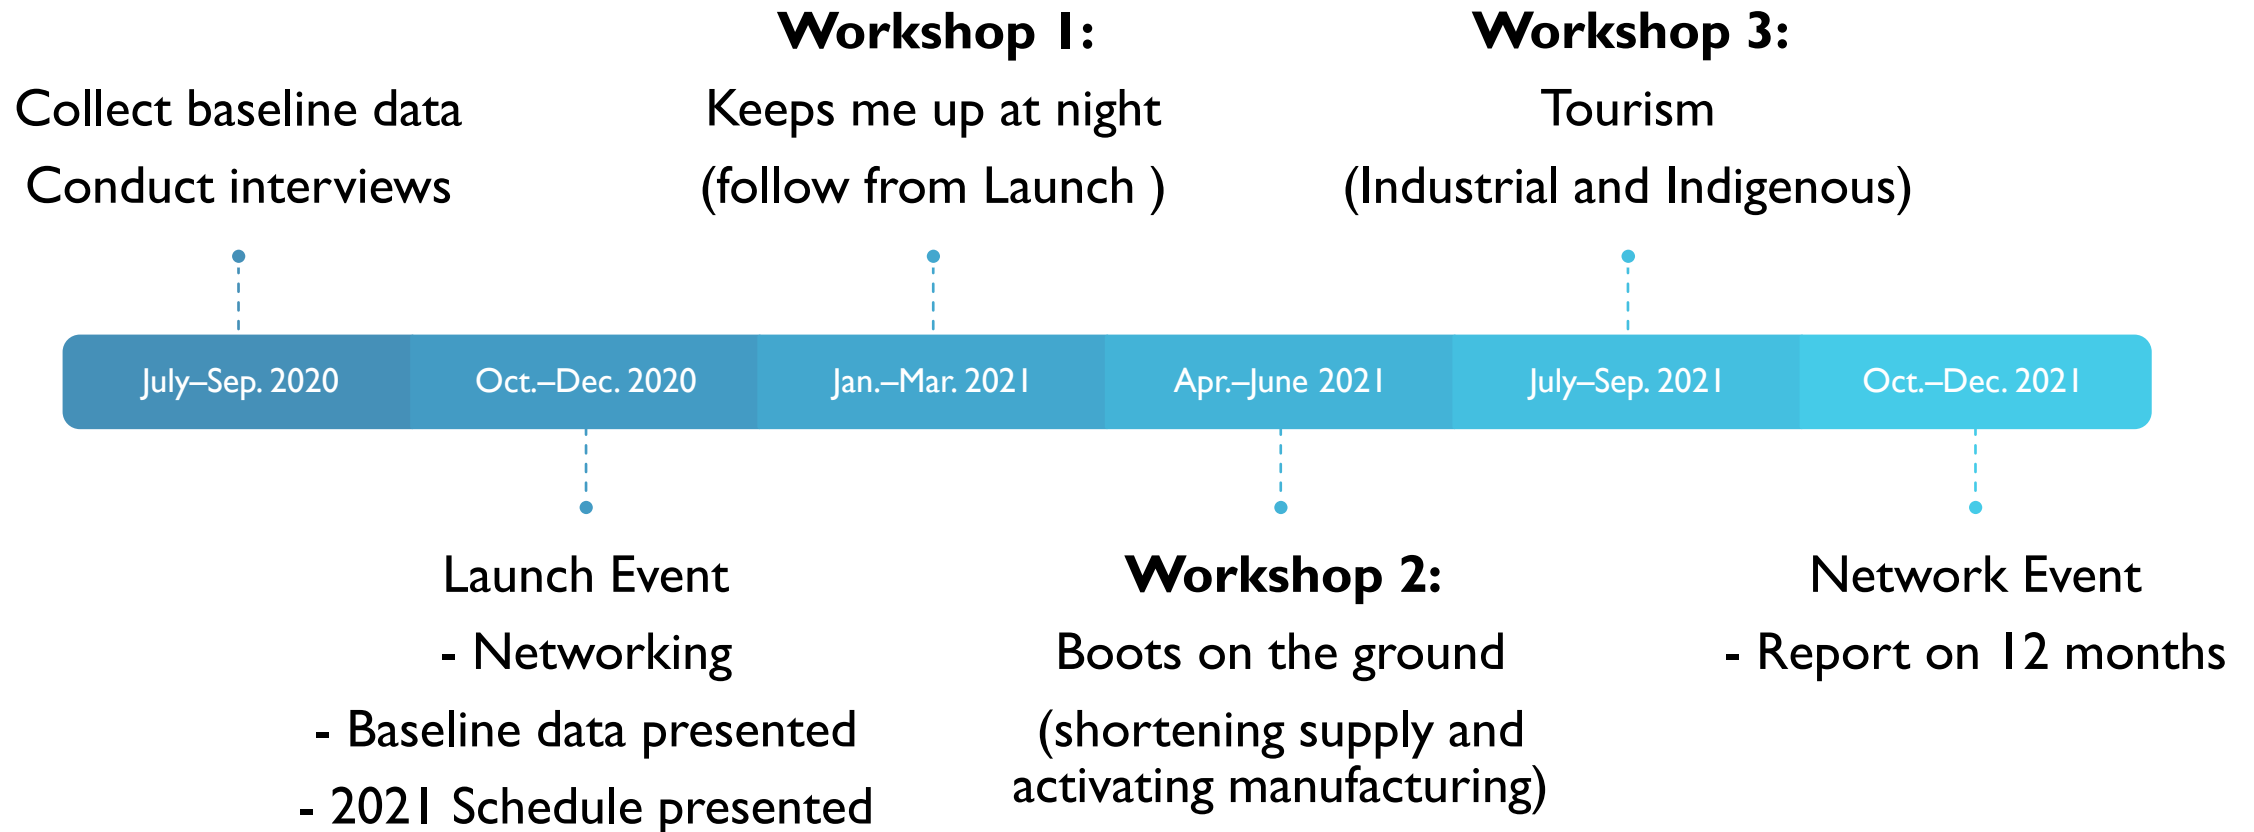

2020 / 2021 ENGAGEMENT AND ACTIVITIES PLAN