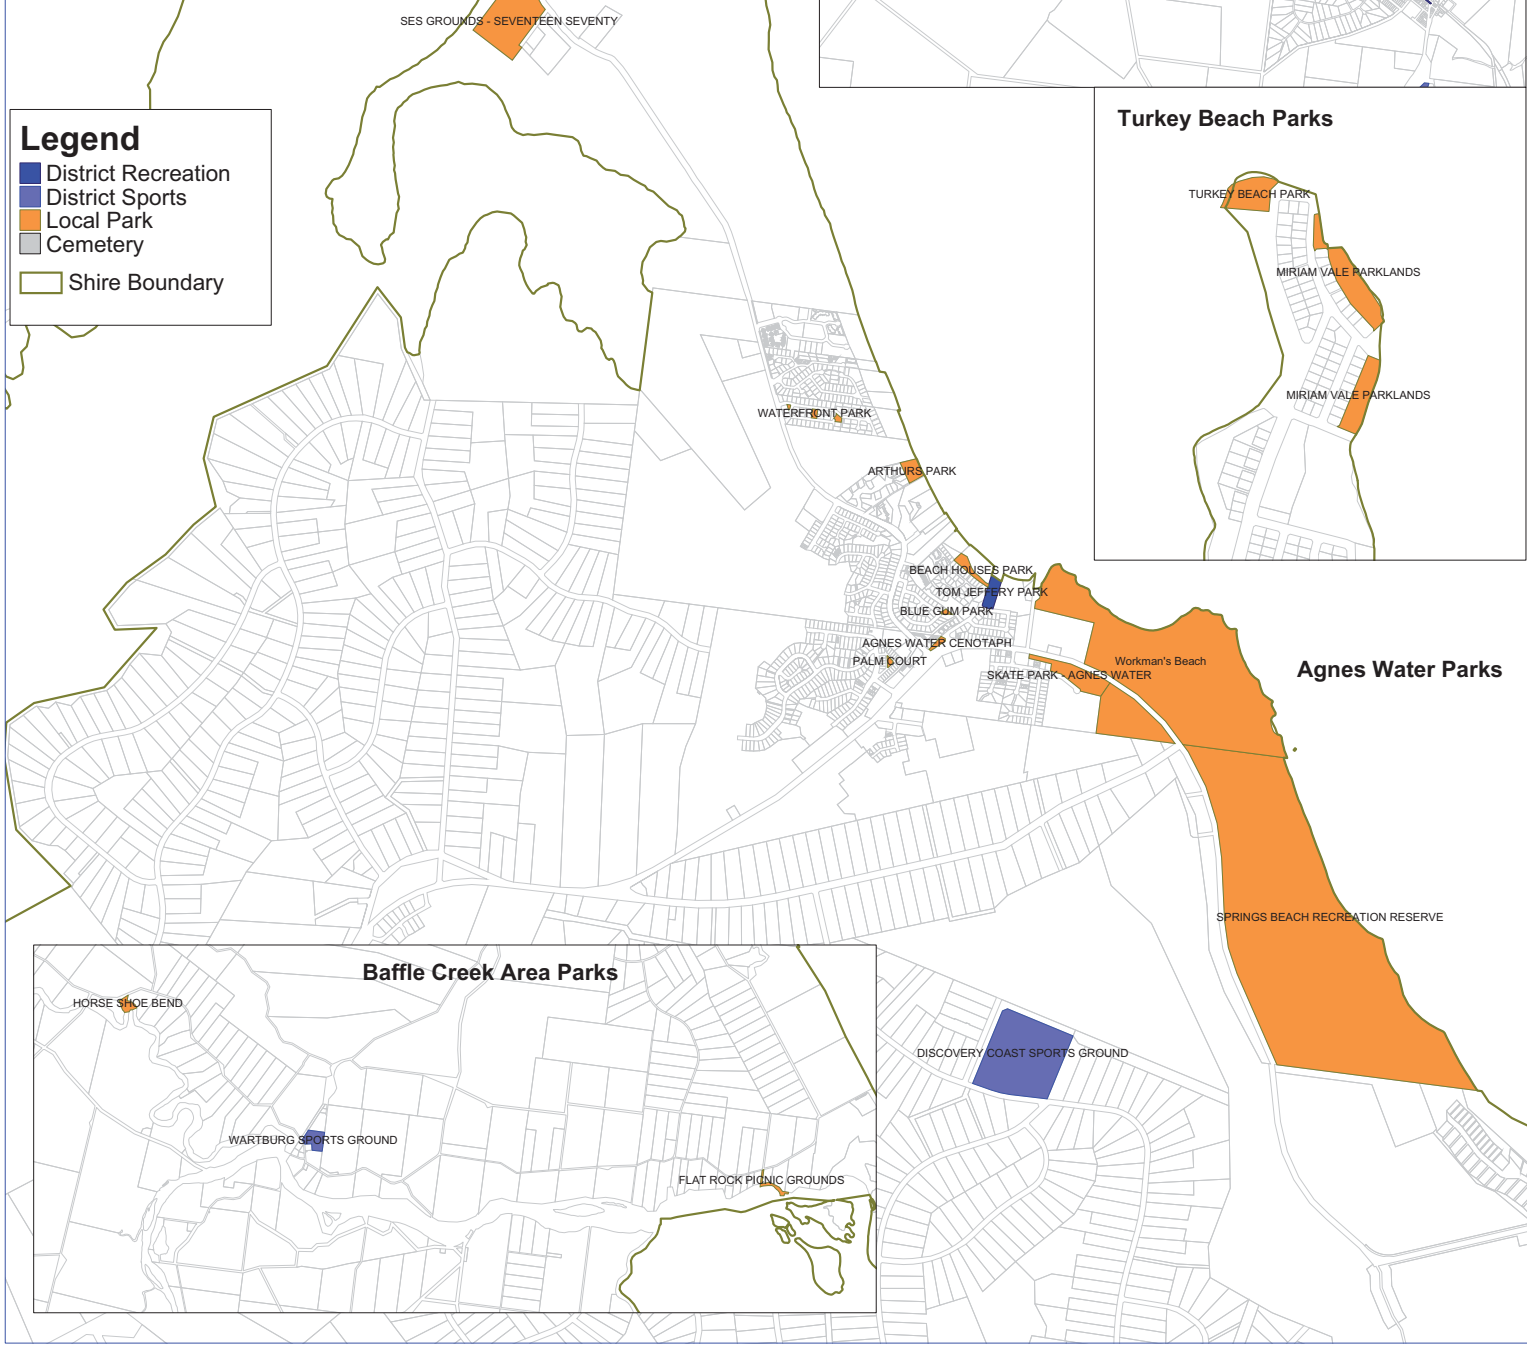

Legend

- District Recreation
- District Sports
- Local Park
- Cemetery
- Shire Boundary