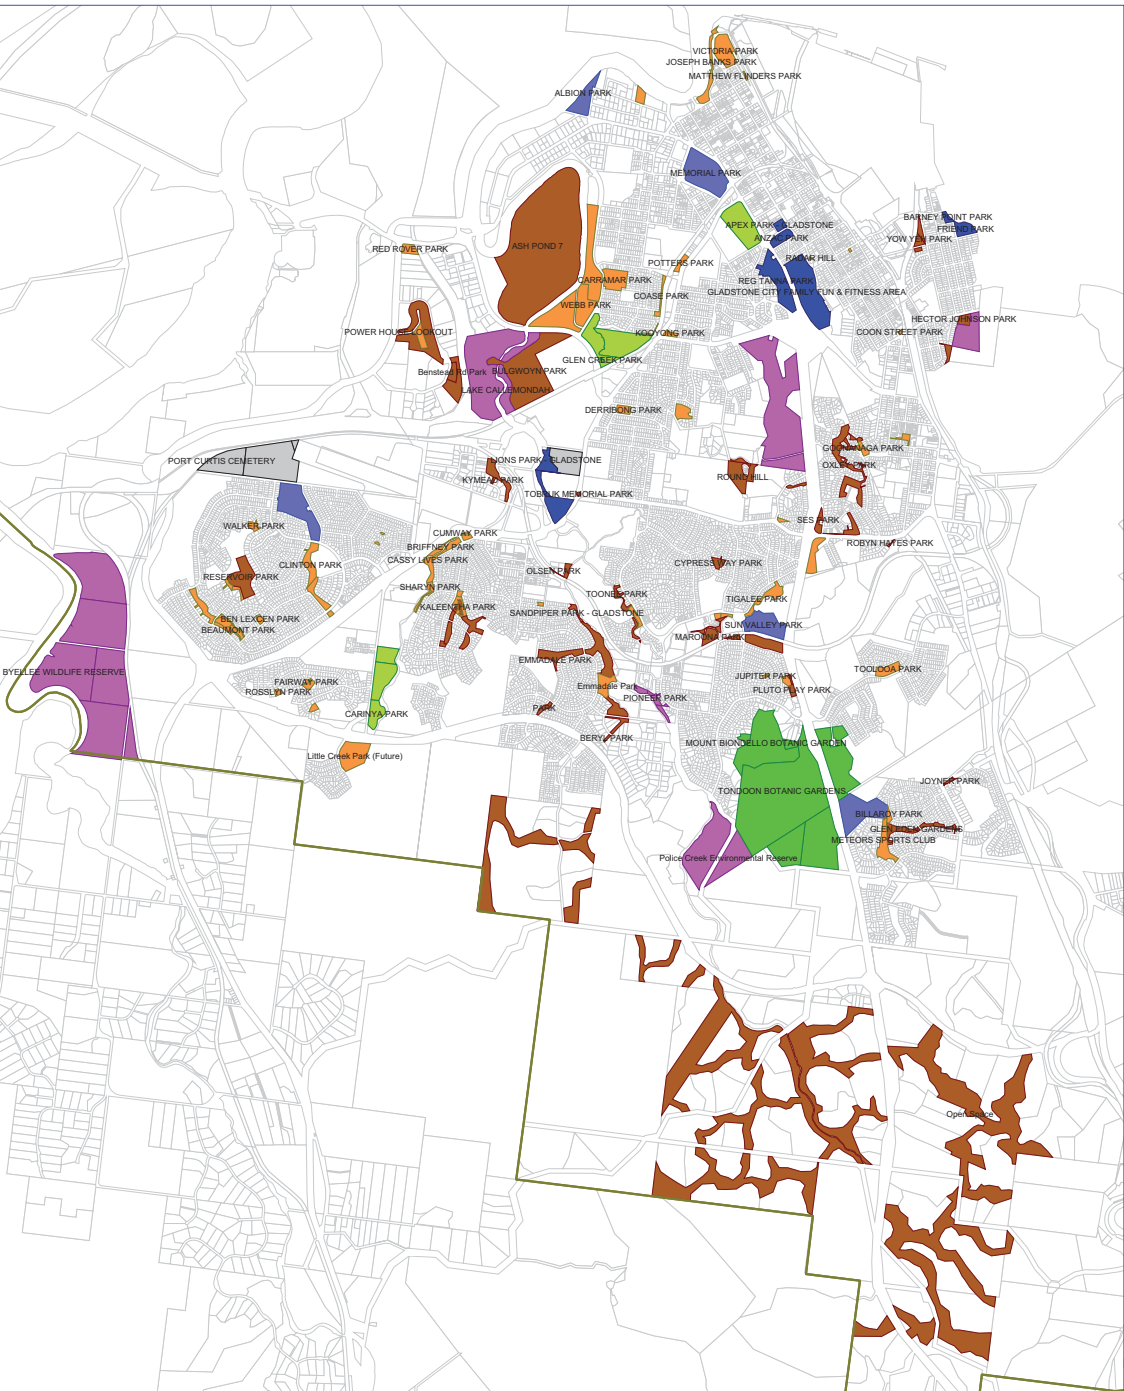

Gladstone Regional Council

Infrastructure Planning
Calliope Office

Map 9

Gladstone Existing Parks and Reserves Network

Map Produced: 20th July 2011