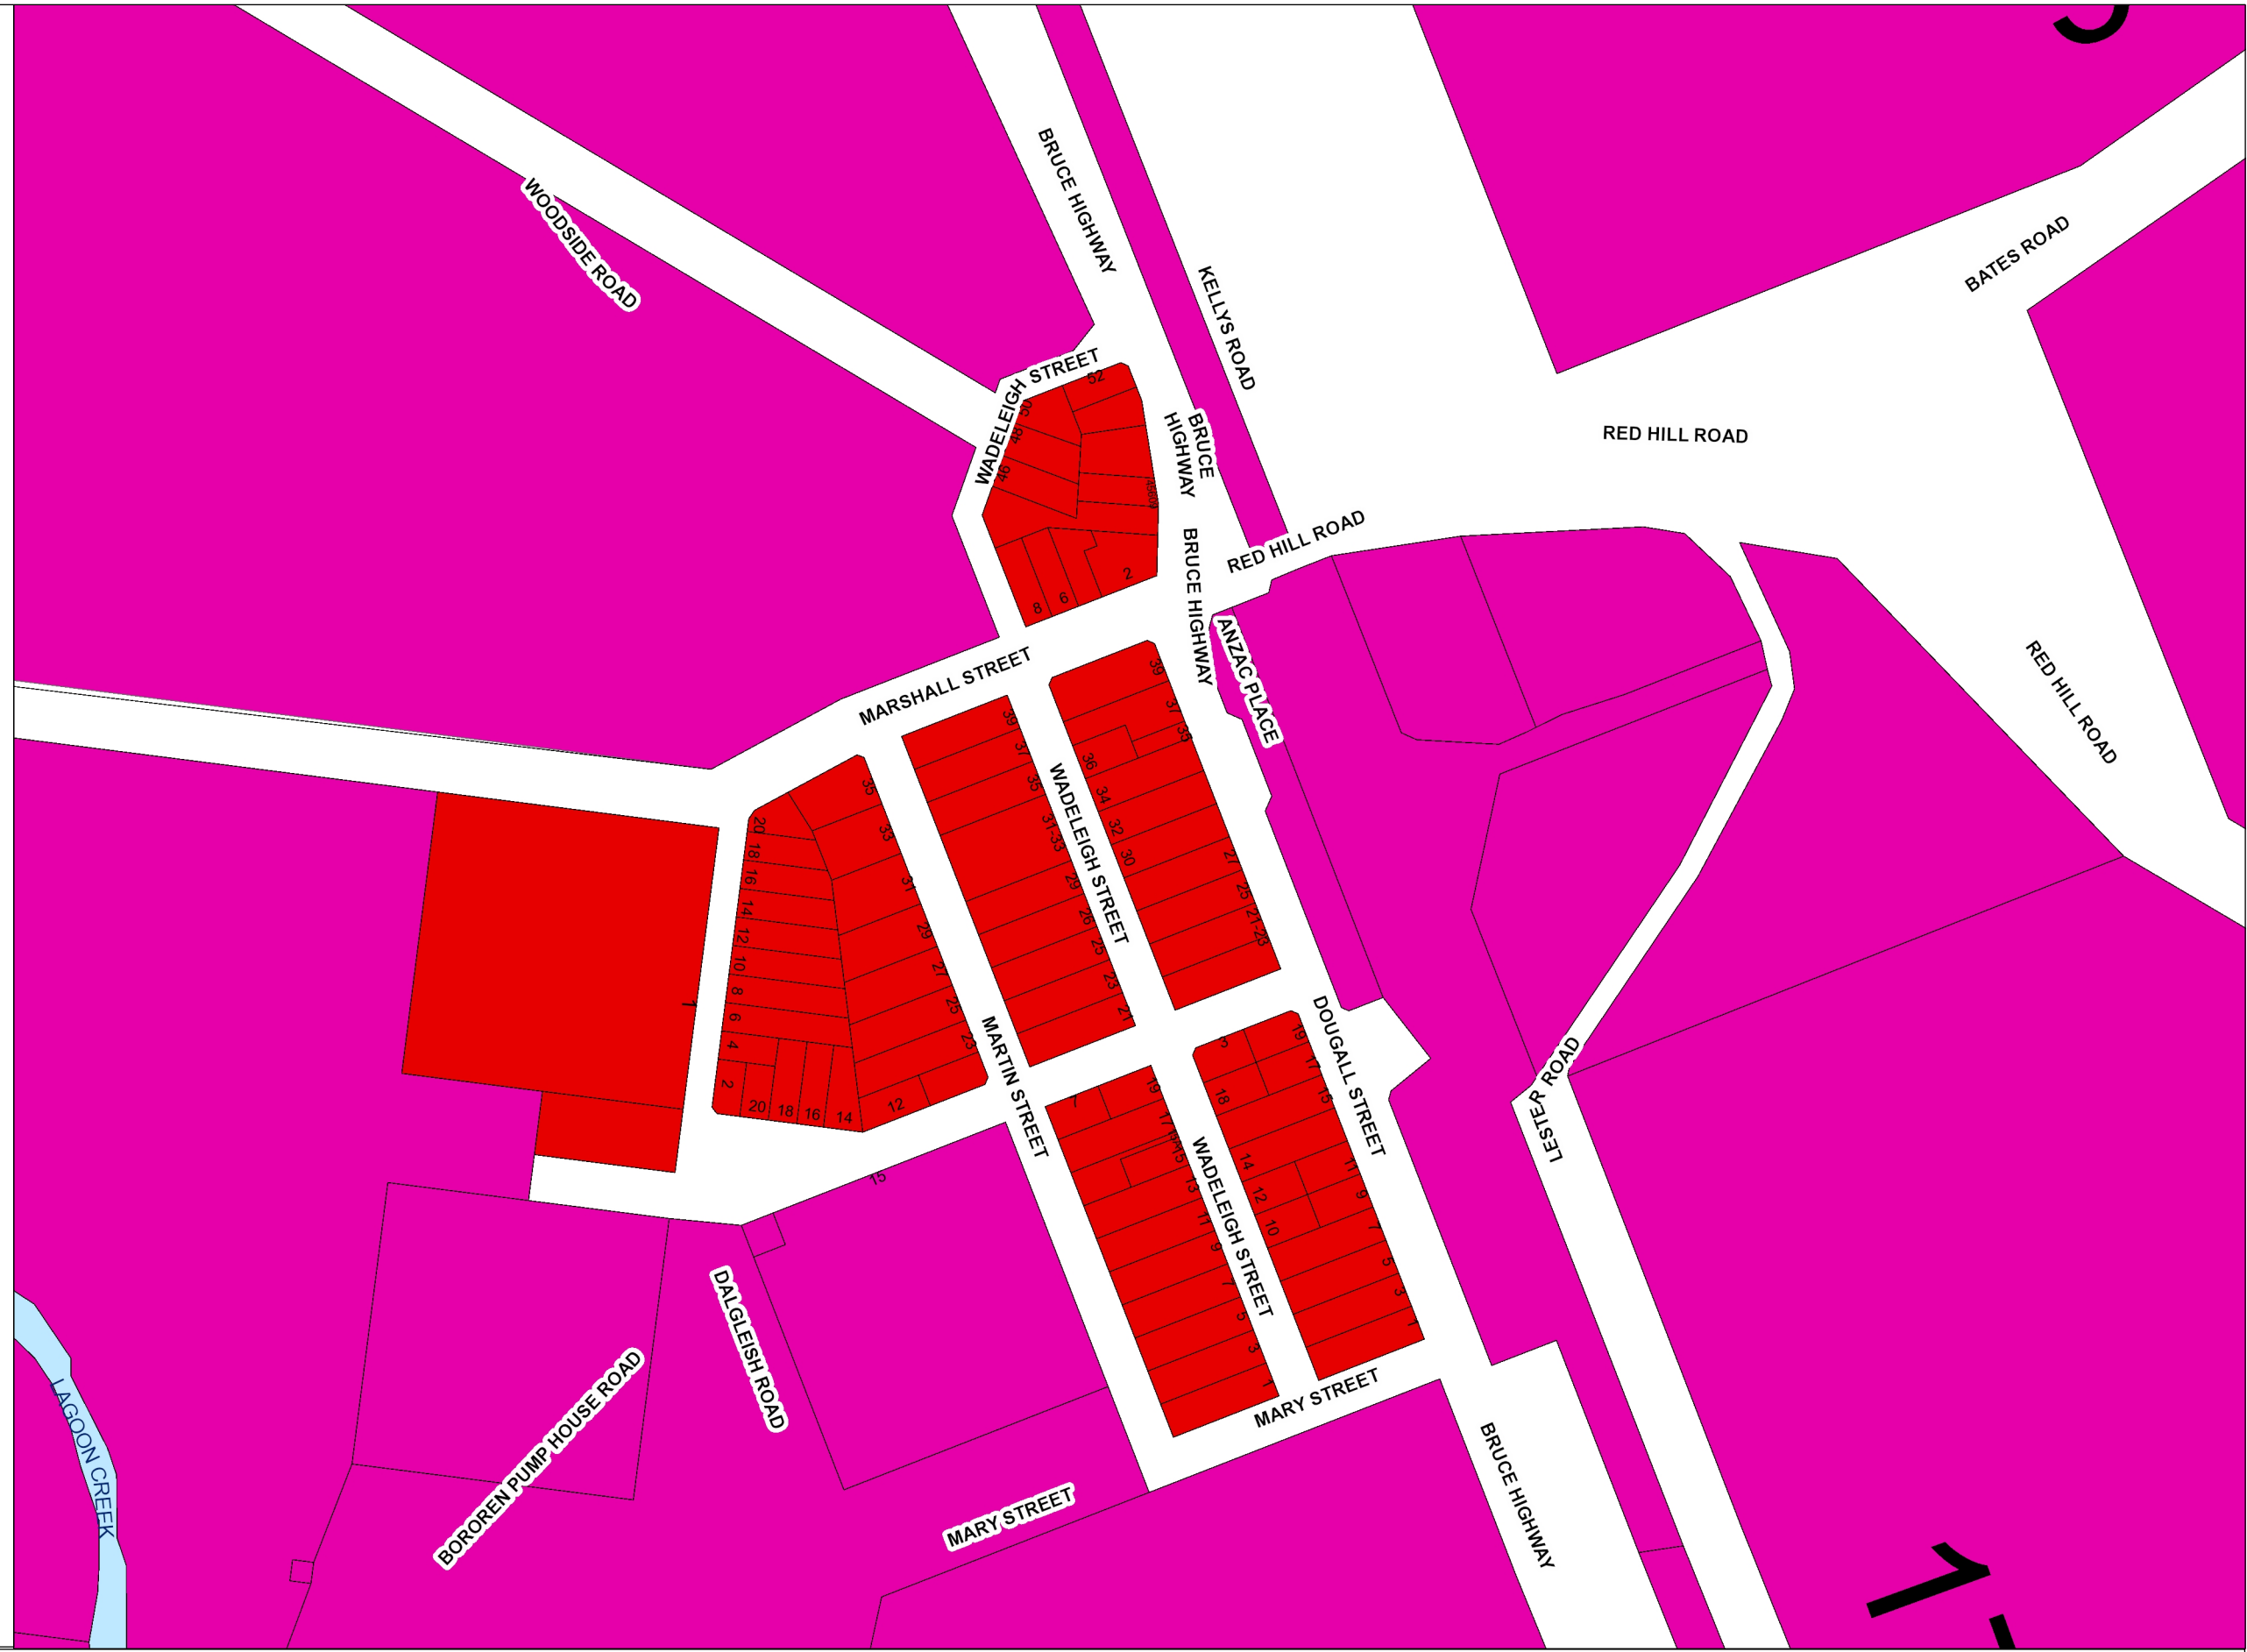

GRC Infrastructure Charges

Gladstone Regional Council Charge Areas -
Map 2k (Bororen)

Printed: 14-Oct-2015
Map Scale 1: 4,675
Original Size: A3

© The State of Queensland Department of Natural Resources and Mines 2015 and Gladstone Regional Council 2015. In consideration of the State and Gladstone Regional Council permitting use of this data you acknowledge and agree that the State and Gladstone Regional Council gives no warranty in relation to the data including accuracy, reliability, completeness, currency or suitability and accept no liability including without limitation, liability in negligence for any loss, damage or costs including consequential damage relating to any use of the data. Data must not be used for direct marketing or be used in breach of the privacy laws. The information shown on this plan is approximate only and should not be considered as any more than indicative only.