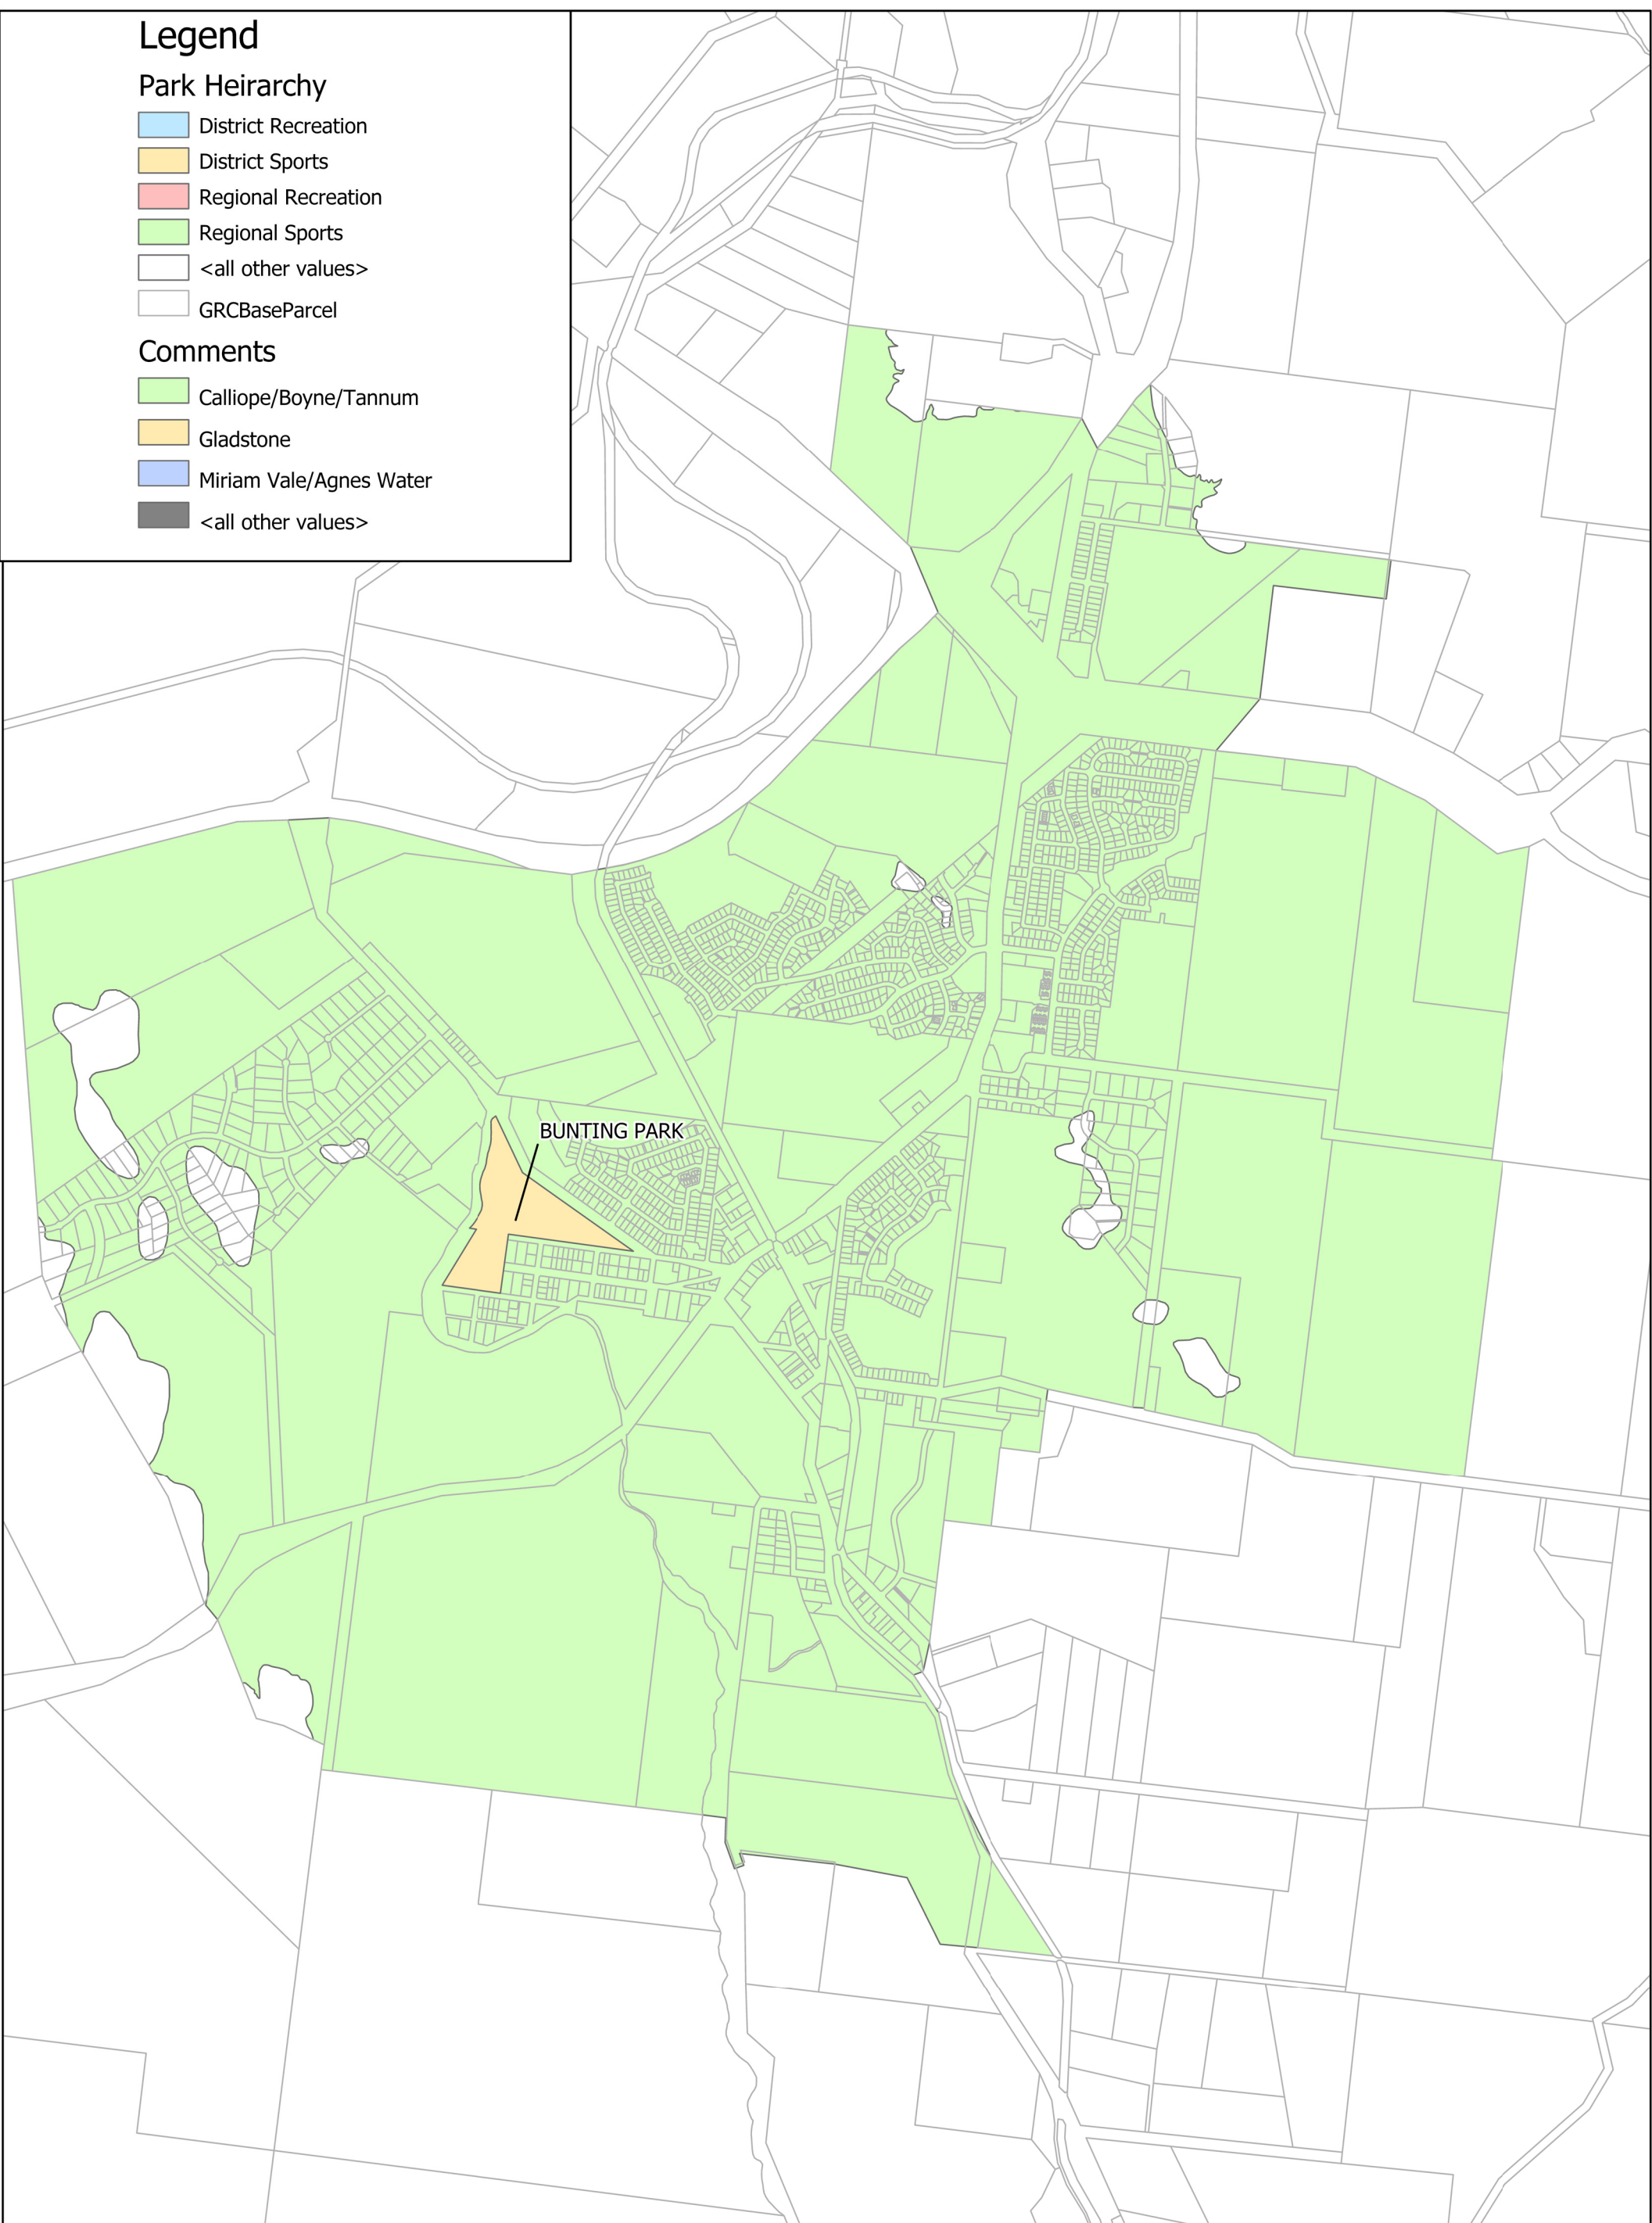

Legend

Park Hierarchy

-  District Recreation
-  District Sports
-  Regional Recreation
-  Regional Sports
-  <all other values>
-  GRCBaseParcel

Comments

-  Calliope/Boyne/Tannum
-  Gladstone
-  Miriam Vale/Agnes Water
-  <all other values>

BUNTING PARK

Map Scale: Scale 1:21,000
Original Size: A3

Date: 15/11/2016

Map 28 - PFTI - Parks
Calliope

© The State of Queensland Department of Natural Resources and Mines 2016 and Gladstone Regional Council 2016. In consideration of the State and Gladstone Regional Council permitting use of this data you acknowledge and agree that the State and Gladstone Regional Council gives no warranty in relation to the data including accuracy, reliability, completeness, currency or suitability and accept no liability including without limitation, liability in negligence for any loss, damage or costs including consequential damage relating to any use of the data. Data must not be used for direct marketing or be used in breach of the privacy laws. The information shown on this plan is approximate only and should not be considered as any more than indicative only.