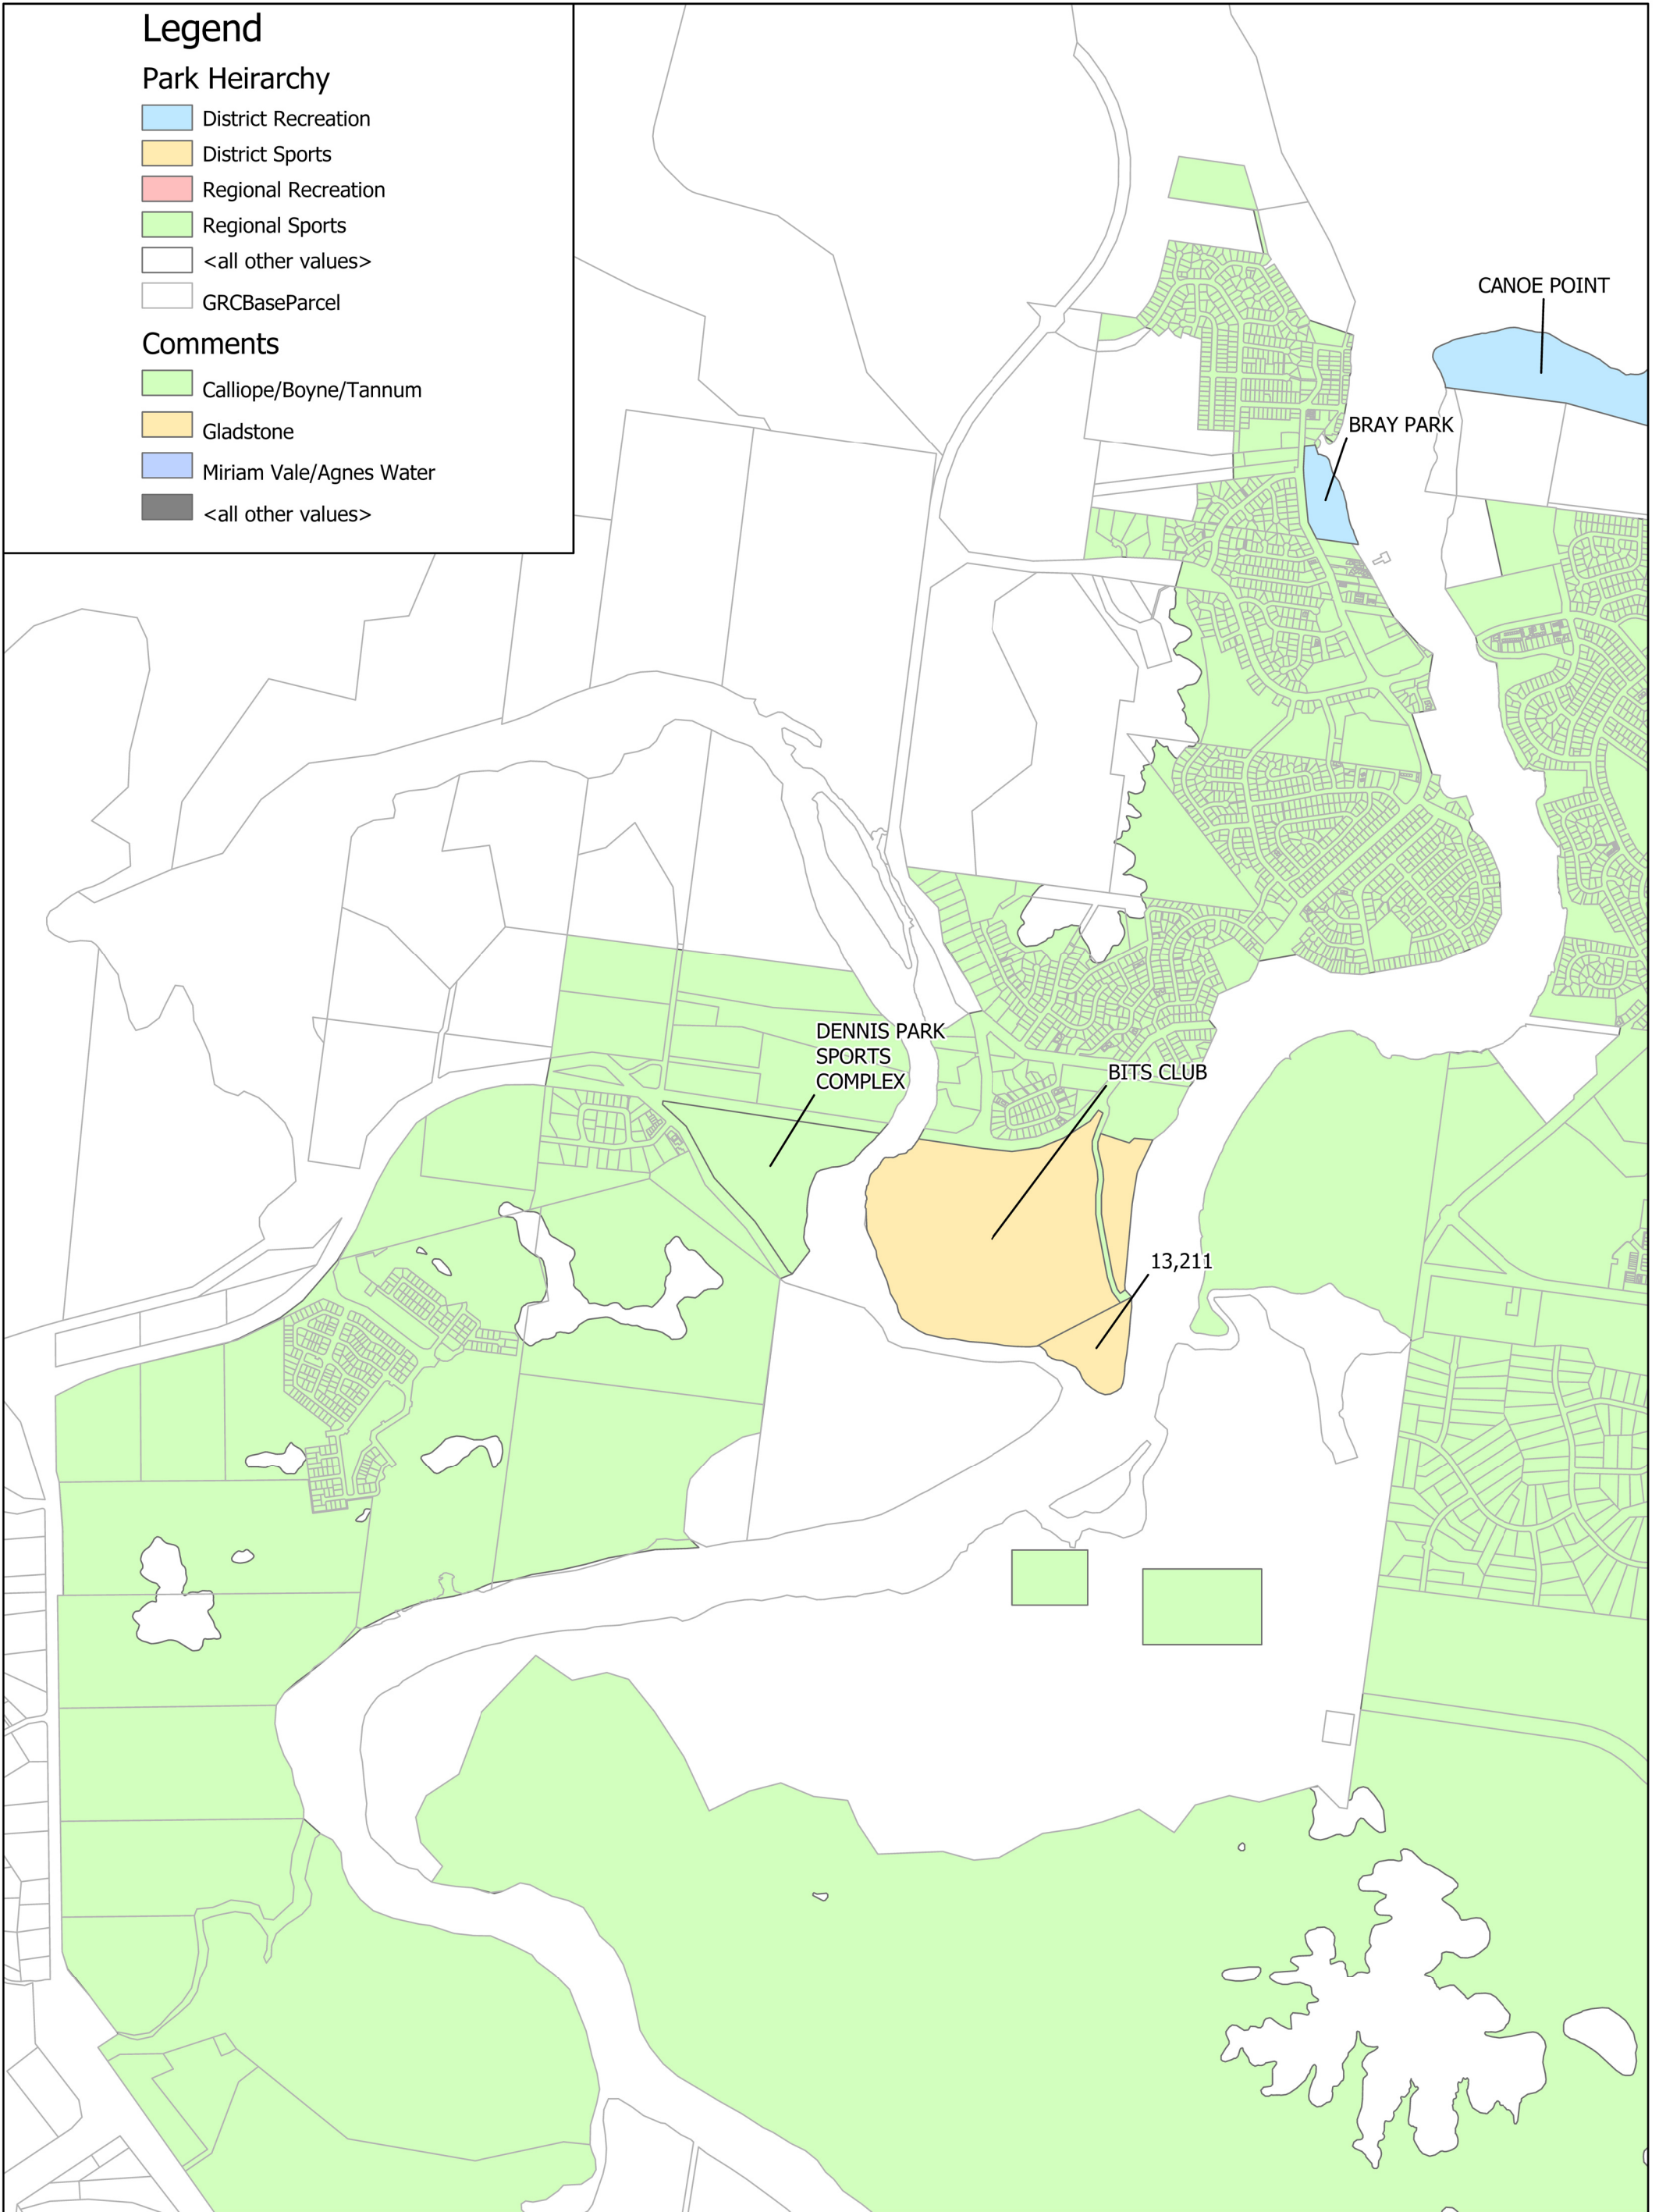

# Legend

## Park Heirarchy

- District Recreation
- District Sports
- Regional Recreation
- Regional Sports
- <all other values>
- GRCBaseParcel

## Comments

- Calliope/Boyne/Tannum
- Gladstone
- Miriam Vale/Agnes Water
- <all other values>

Map Scale: Scale 1:21,000  
Original Size: A3

Date: 15/11/2016

Map 26 - PFTI - Parks  
Boyne Island

© The State of Queensland Department of Natural Resources and Mines 2016 and Gladstone Regional Council 2016. In consideration of the State and Gladstone Regional Council permitting use of this data you acknowledge and agree that the State and Gladstone Regional Council gives no warranty in relation to the data including accuracy, reliability, completeness, currency or suitability and accept no liability including without limitation, liability in negligence for any loss, damage or costs including consequential damage relating to any use of the data. Data must not be used for direct marketing or be used in breach of the privacy laws. The information shown on this plan is approximate only and should not be considered as any more than indicative only.