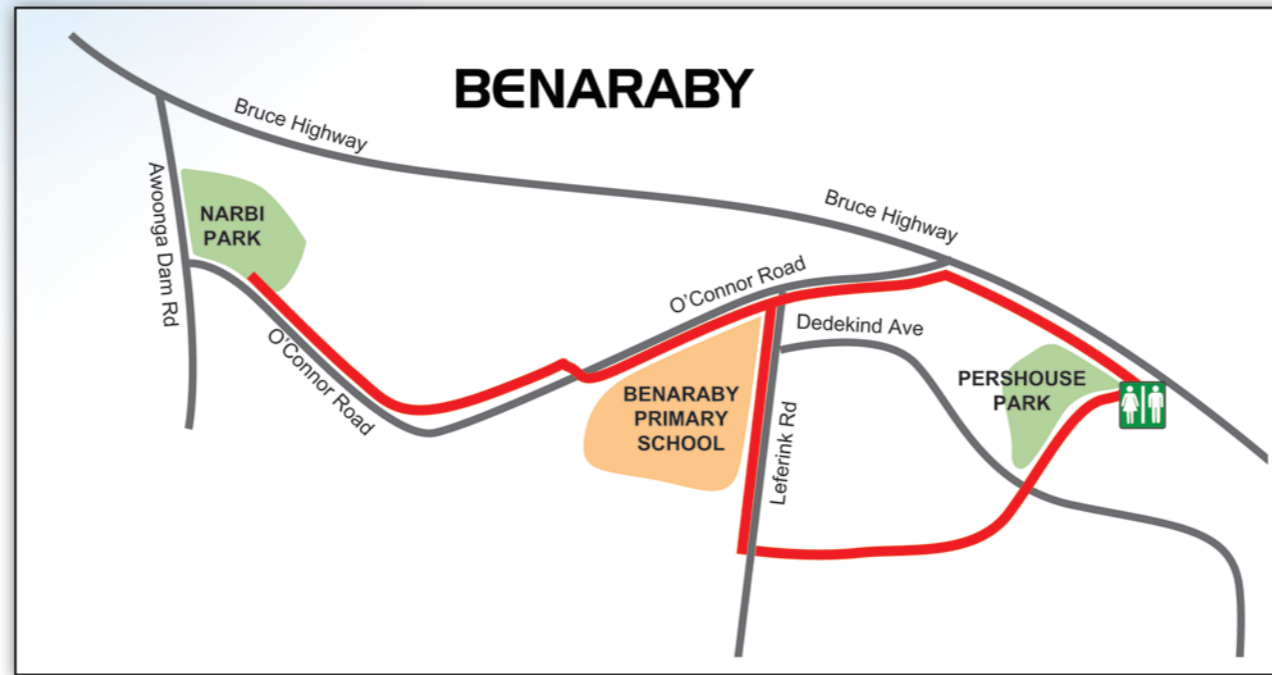

## KEY / LEGEND

- Footpath..... 
- Walking Trail.... 
- Fitness Station..... 
- Public Toilets..... 
- Play Parks..... 
- BBQ Area..... 
- Skate Park..... 
- Proposed Path..... 

## Walk and Bikeways

EXPLORING THE REGION

## DISTANCES / STEPS

<b>Benaraby</b>	
Narbi Park to Leferink Rd	1.14km - 1425 steps
Leferink Rd/Pershouse Pk loop	2.13km - 2663 steps
<b>Calliope</b>	
Nanando Dr to Dawson H/Way	1.39km - 1738 steps
Dawson H/Way to Vallis St	1.12km - 1400 steps
Taragoola Rd to Hazelbrook Park	2.23km - 2788 steps