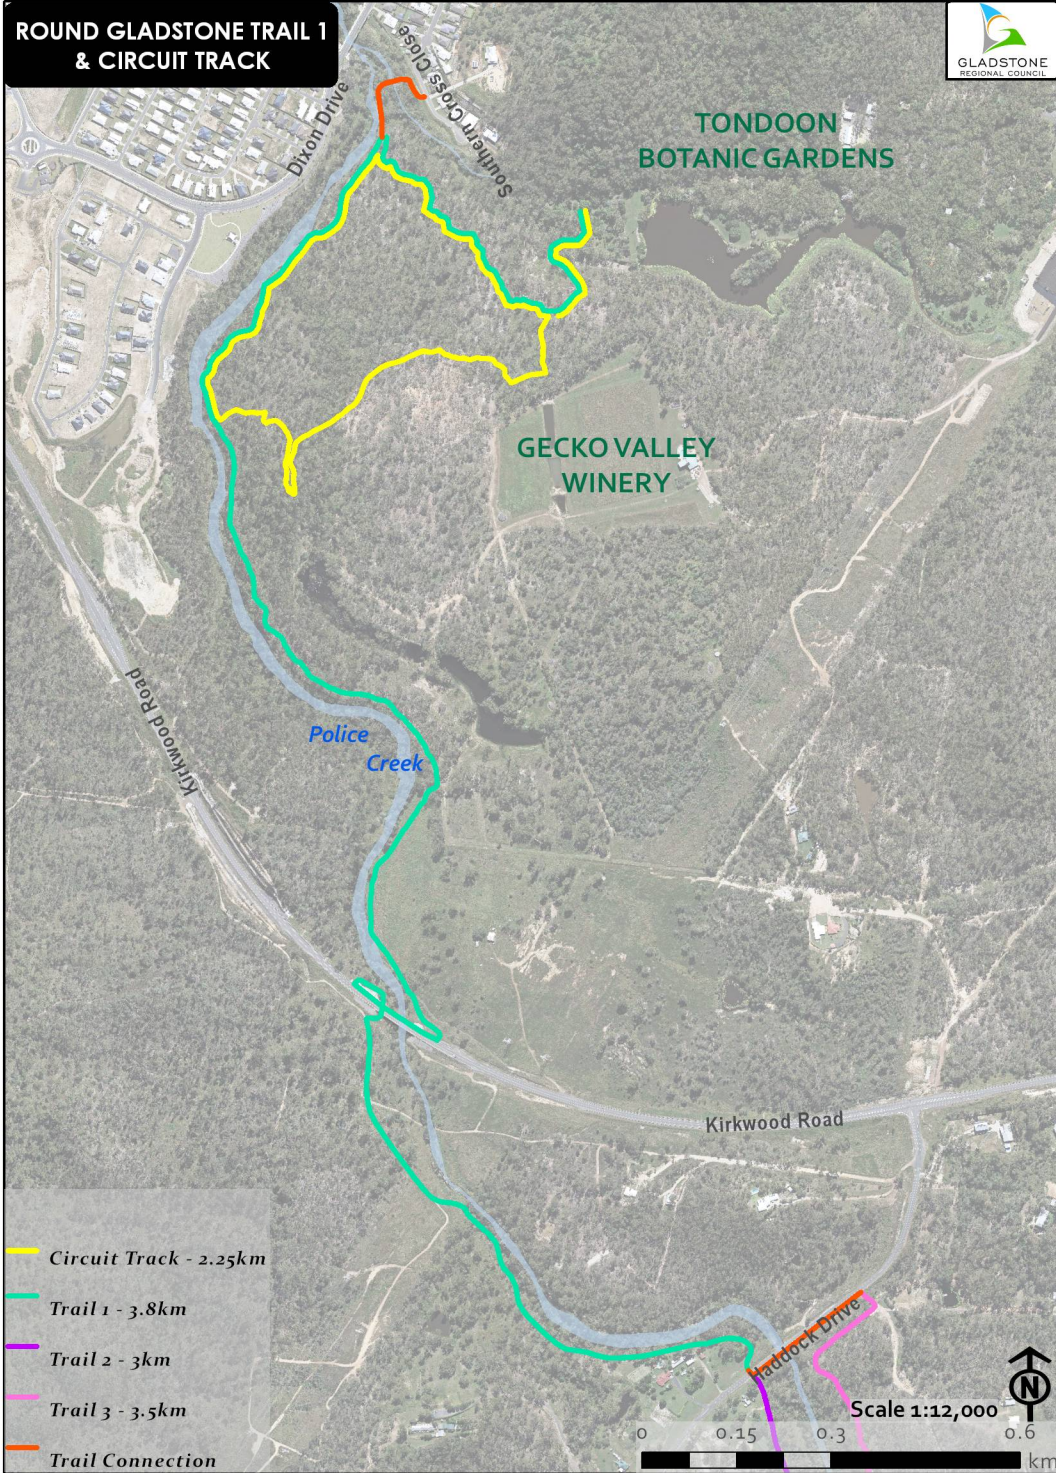

ROUND GLADSTONE TRAIL 1 & CIRCUIT TRACK

- Circuit Track - 2.25km
- Trail 1 - 3.8km
- Trail 2 - 3km
- Trail 3 - 3.5km
- Trail Connection

Scale 1:12,000

ROUND GLADSTONE TRAIL TRAILS 2 & 3

- Circuit Track - 2.25km
- Trail 1 - 3.8km
- Trail 2 - 3km
- Trail 3 - 3.5km
- Trail Connection

Scale 1:15,000