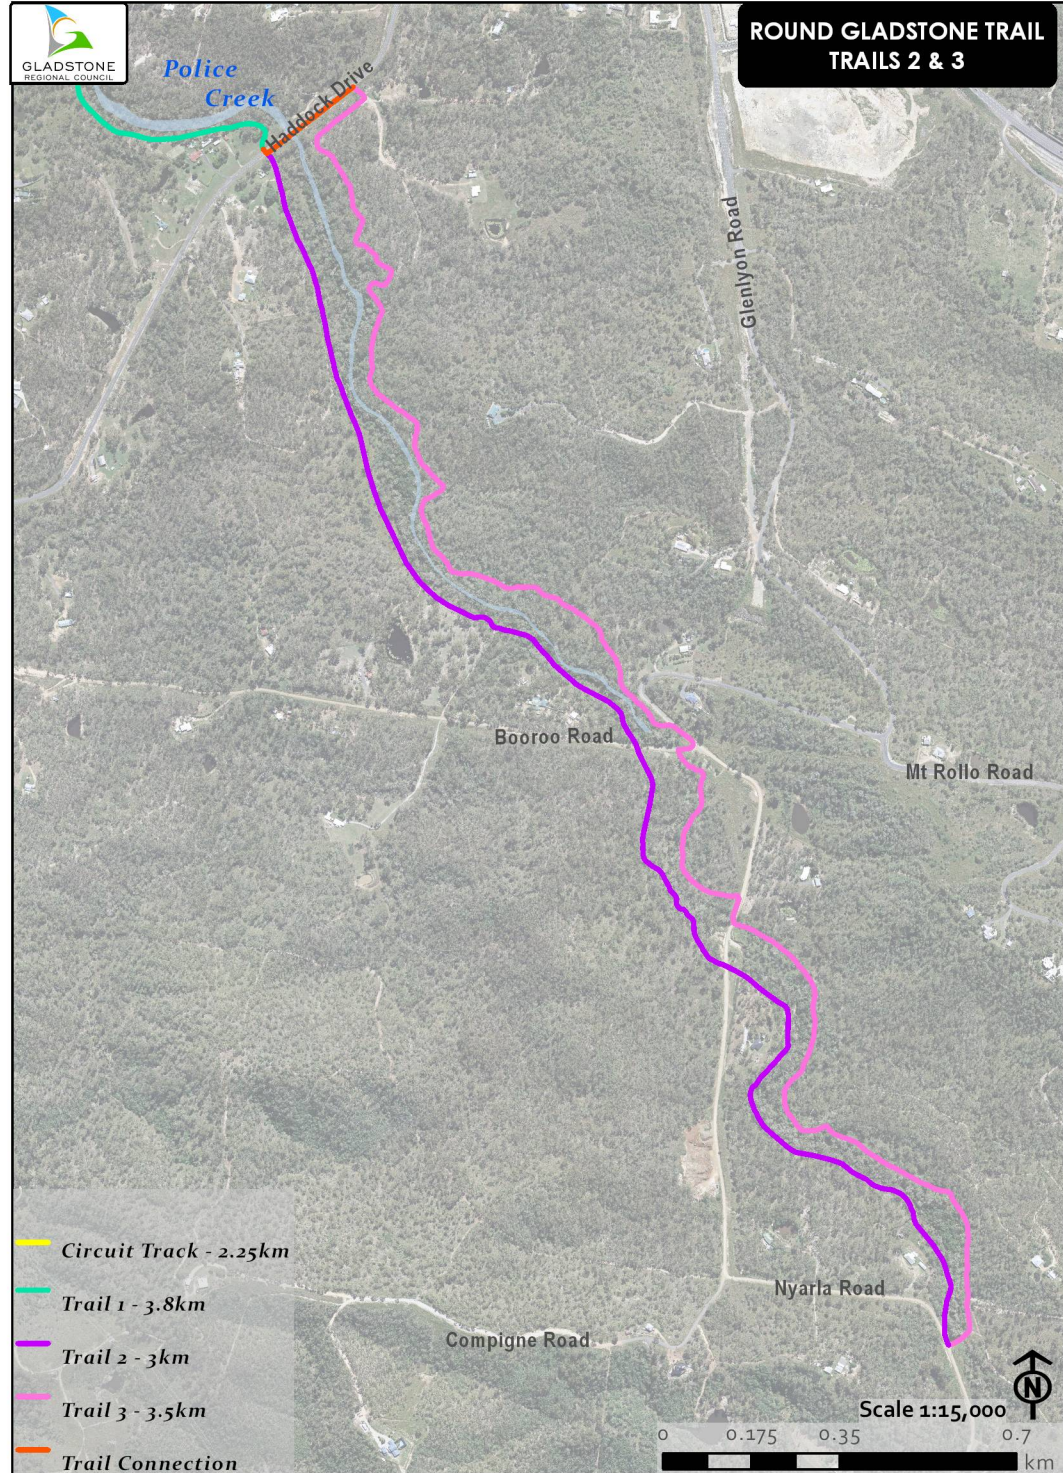

ROUND GLADSTONE TRAIL 1 & CIRCUIT TRACK

- Circuit Track - 2.25km
- Trail 1 - 3.8km
- Trail 2 - 3km
- Trail 3 - 3.5km
- Trail Connection

Scale 1:12,000

ROUND GLADSTONE TRAIL TRAILS 2 & 3

- Circuit Track - 2.25km
- Trail 1 - 3.8km
- Trail 2 - 3km
- Trail 3 - 3.5km
- Trail Connection

Scale 1:15,000