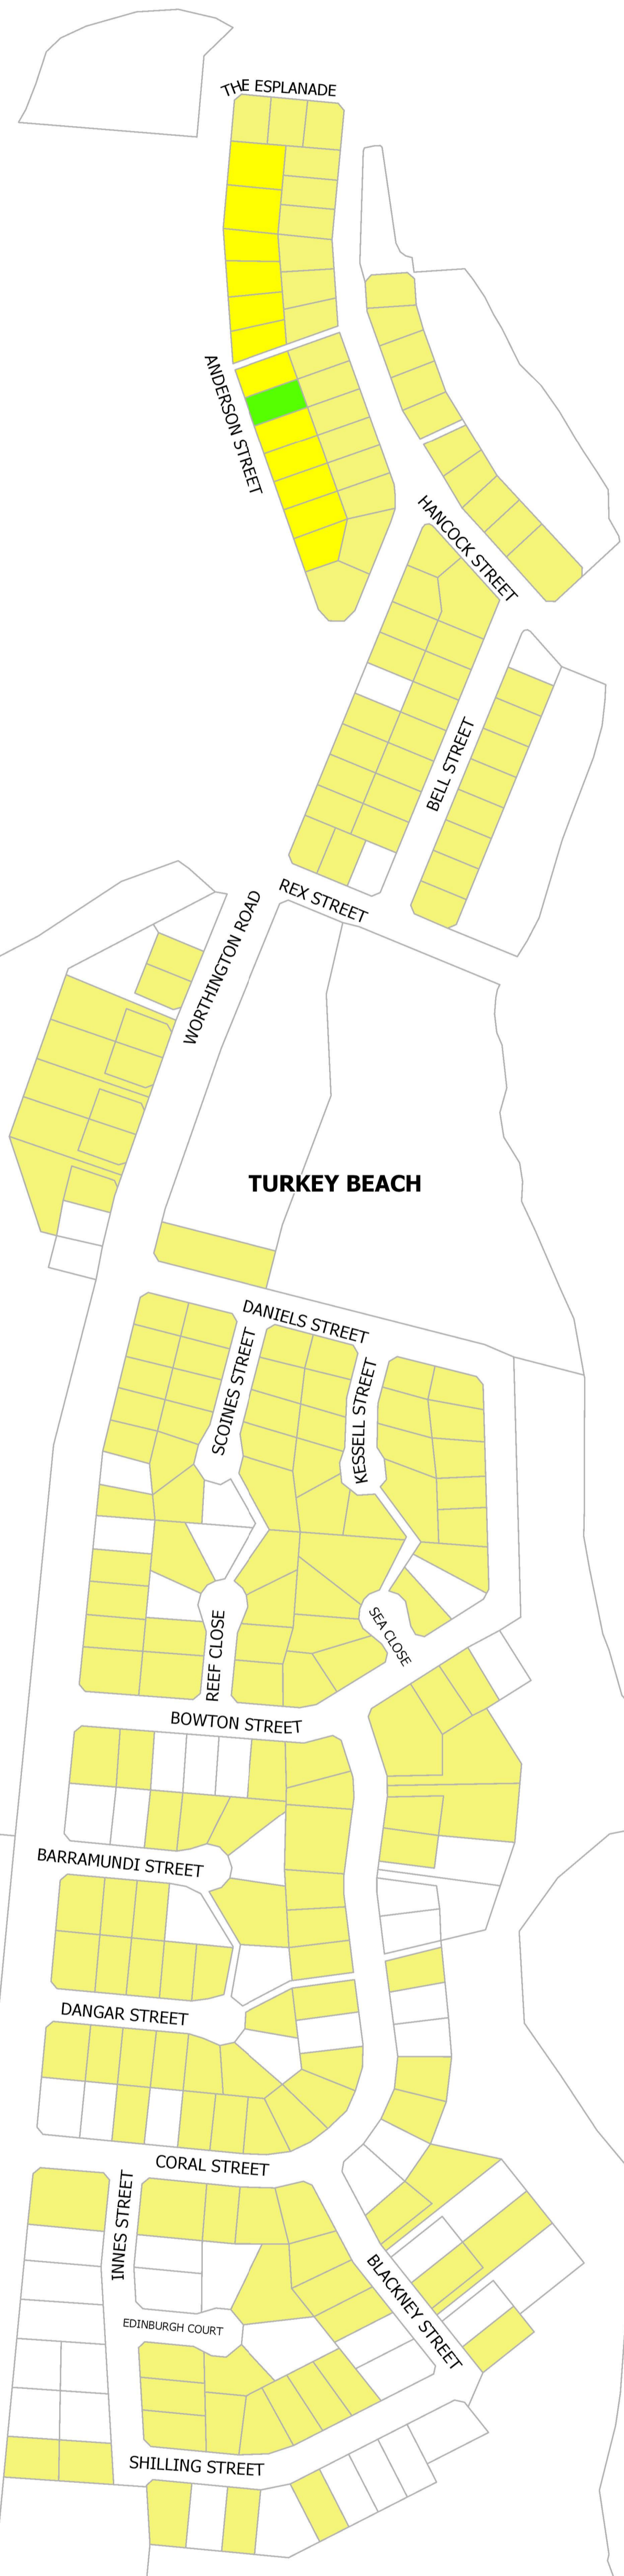

EURIMBULA

TURKEY BEACH

RODDS BAY

DUMP ACCESS
TURKEY BEACH ROAD

Map Scale 1:1
Original Size: A0
User Name: rim
Printed: 20/06/2018

Turkey Beach Waste Collection