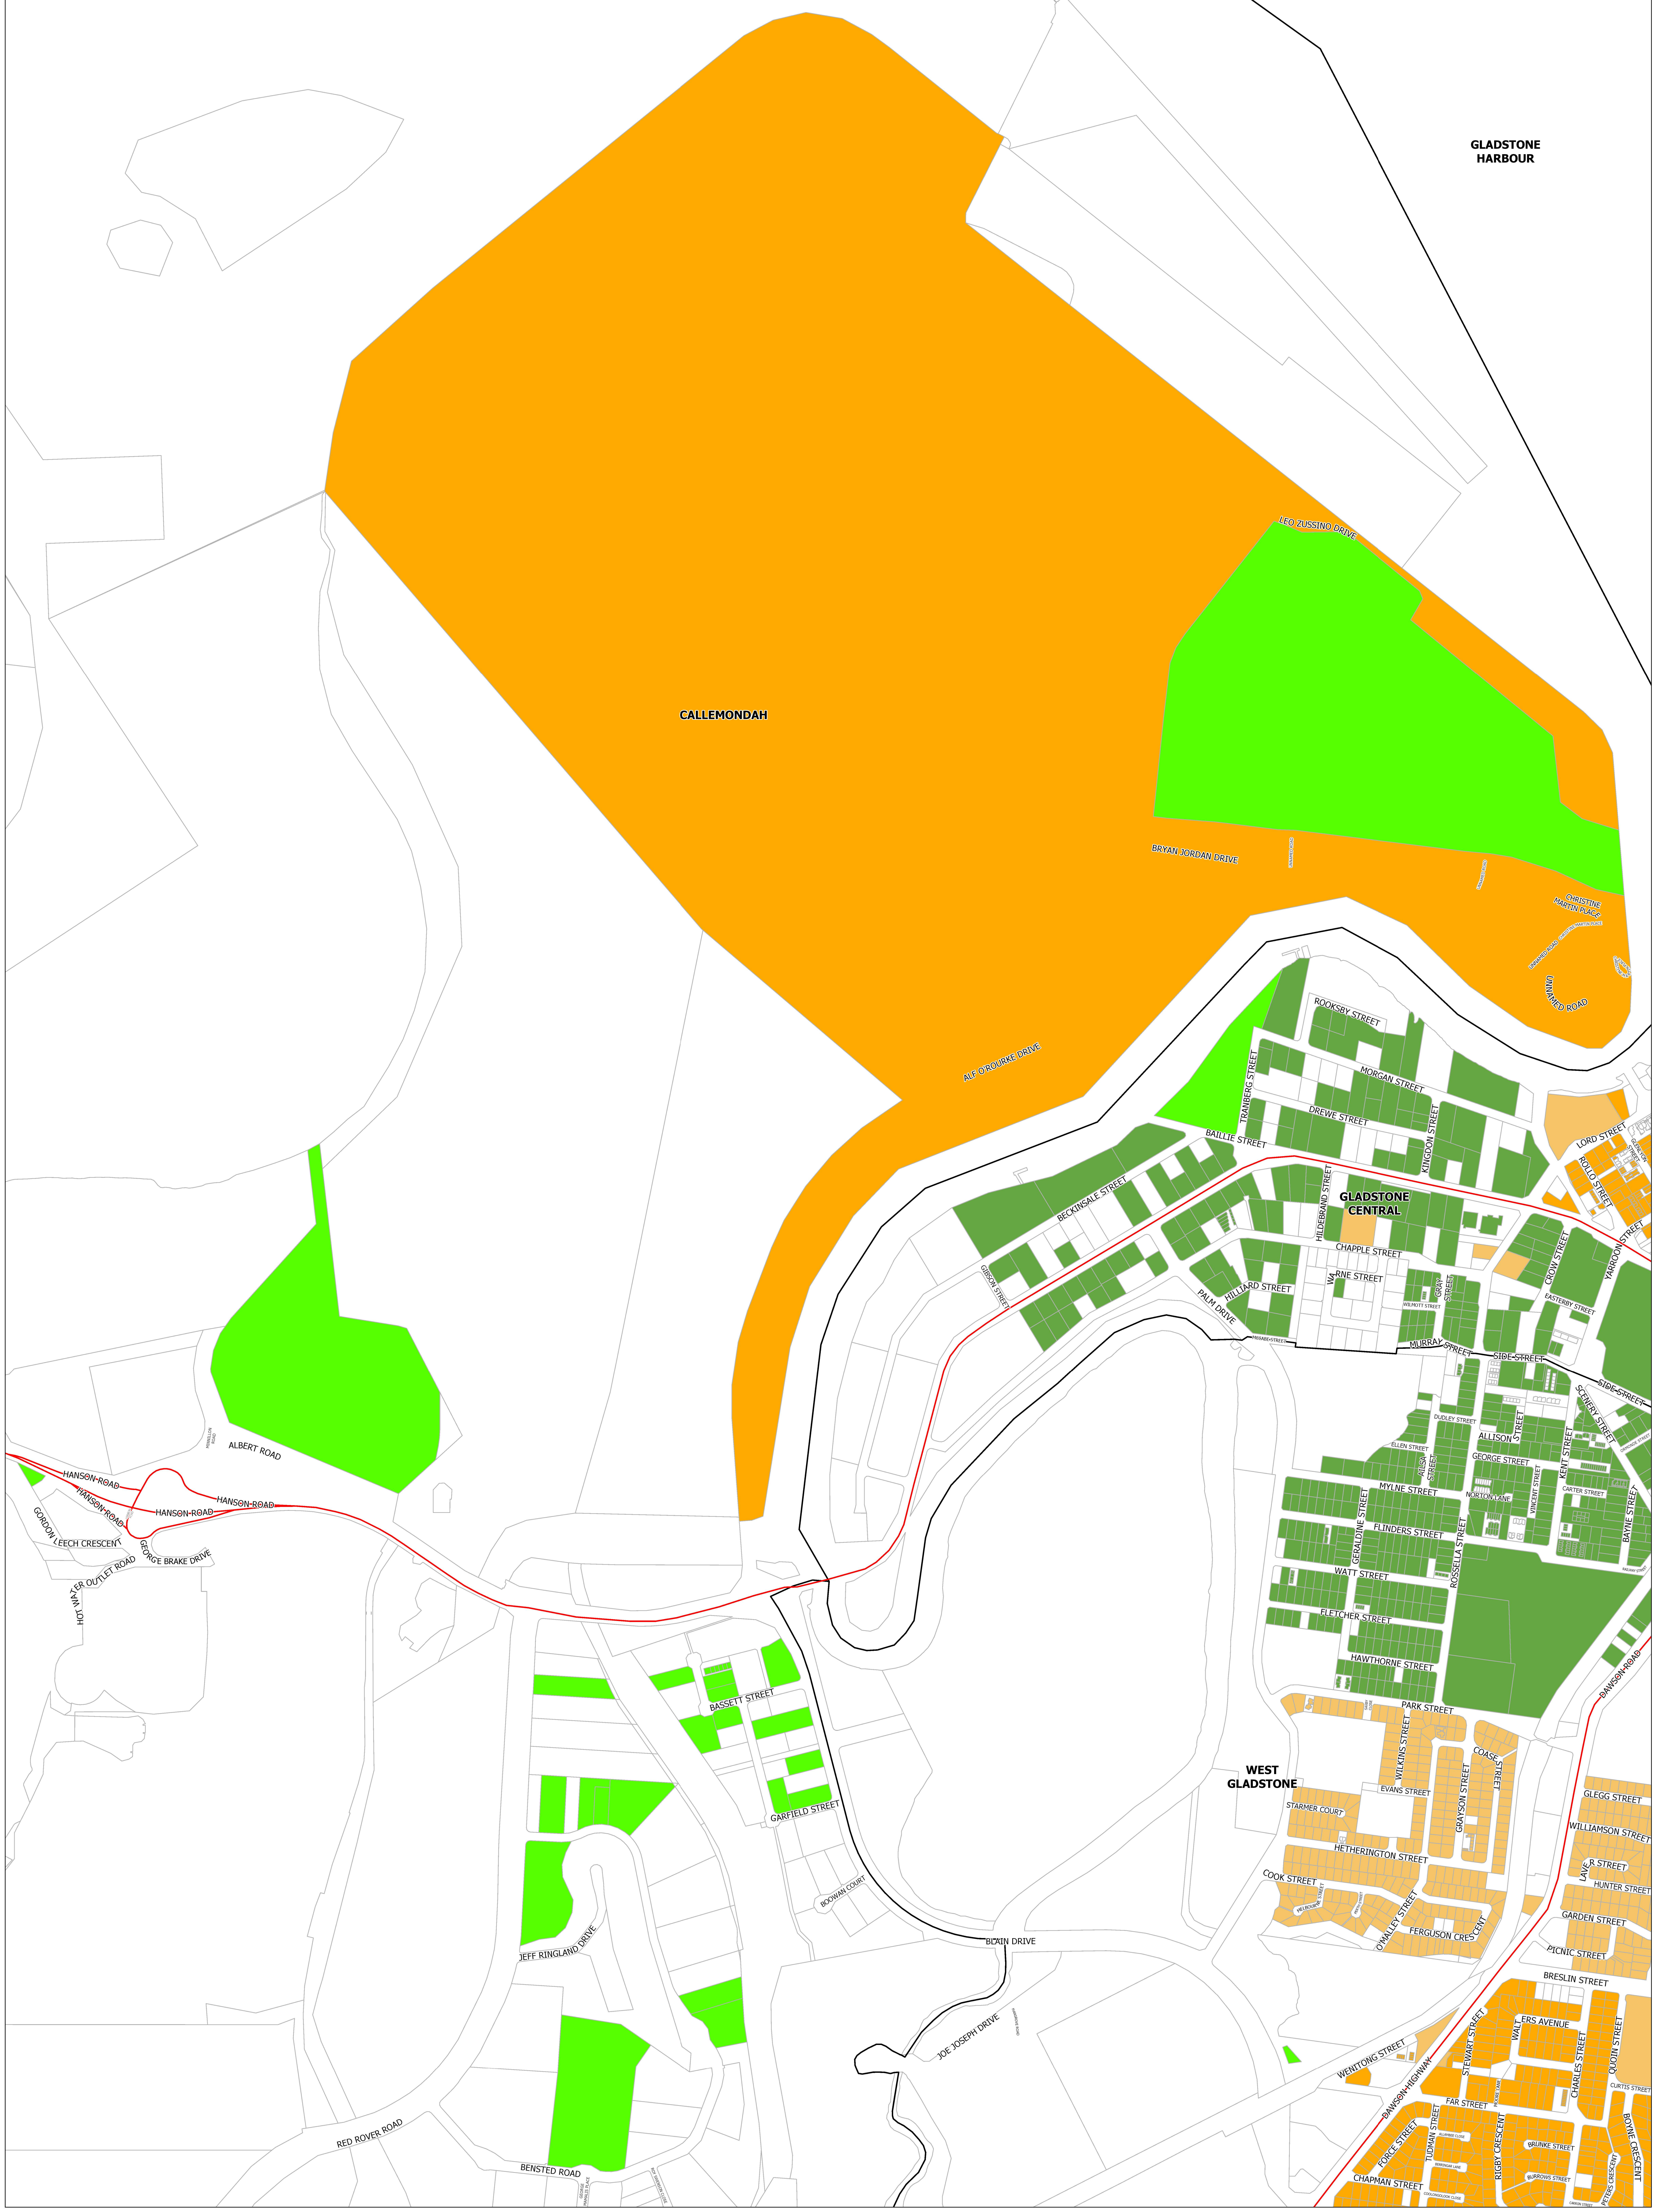

GLADSTONE HARBOUR

CALLEMONDAH

GLADSTONE CENTRAL

WEST GLADSTONE

Callemondah Waste Collection

Map Scale 1:1
Original Size: A0
User Name: rim
Printed: 20/06/2018